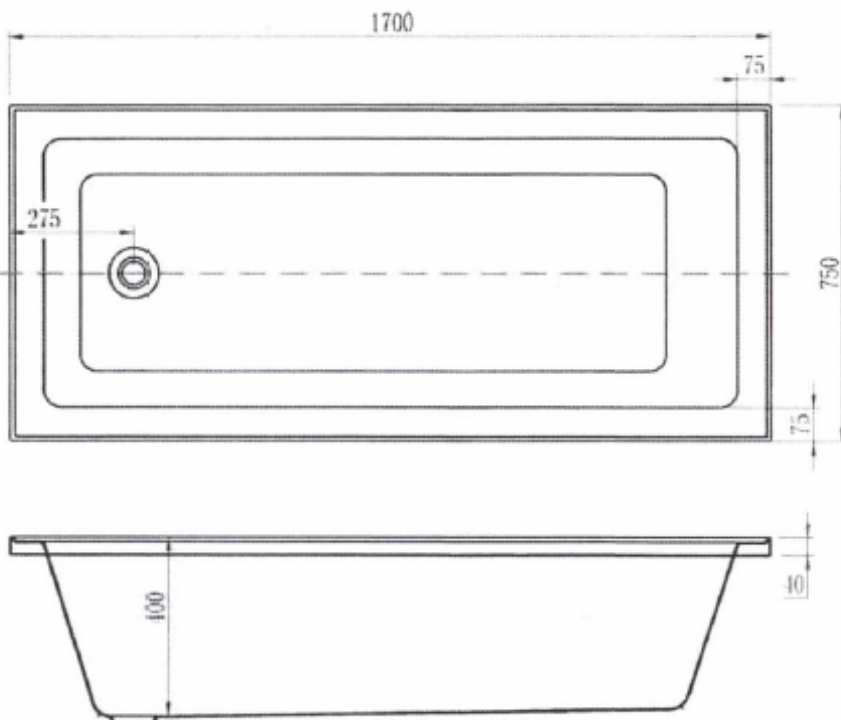

PIAZZA

Inset Lucite Grade Acrylic 1700 Bath Gloss White

7
YEAR
WARRANTY

SPECIFICATIONS

| | |
|--------------------|-----------------------------|
| Size: | 1700x750mm |
| Height: | 400mm |
| Material: | Sanitary Grade Pure Acrylic |
| Waste Size: | 40mm |
| Capacity: | N/A |
| Weight: | N/A |
| Code: | OM1700 (86910010) |
| Warranty: | 7 year replacement product |