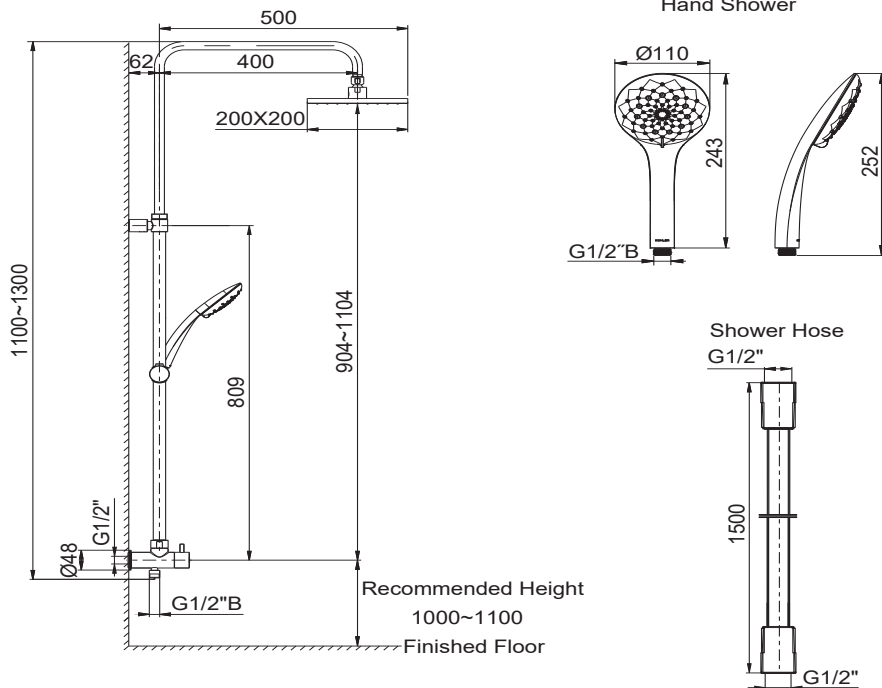

Product

- Rain Duet Renew Column-Square Shower Head

Kohler Code

24582T-E-CP
24582T-AE-**

Included Components

- 200mm square catalyst rainhead
- Shower column with diverter
- 1.5m PVC hose
- Renew® 3-function handshower

Features

- Direct connection column contemporary design with easy installation
- Diverter between handshower and showerhead
- Kohler ceramic disc valve
- Choice of six finishes
- Suitable for mains pressure
- KOHLER finishes resist tarnishing and corrosion

WELS RATING
(3 Star @ 8 Litres / min)

Technical Details

Installation Notes:

- Optimum working pressure 300-500 kPa.
- Inline filters must be used to protect the product from debris that may be present within the plumbing.
- All installations should comply with the relevant requirements of AS/NZS 3500 and AS/NZS 6400.

All dimensions in millimeters