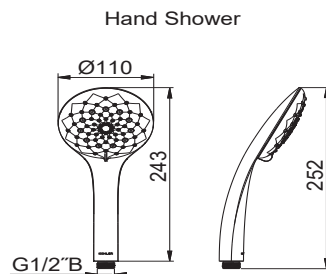

Product

- Rain Duet Renew Column-Round Shower Head

Kohler Code

24581T-E-CP

Included Components

- 200mm round catalyst rainhead
- Shower column with diverter
- 1.5m PVC hose
- Renew® 3-function handshower

Features

- Direct connection column contemporary design with easy installation
- Diverter between handshower and showerhead
- Dual check valve for backflow prevention
- Kohler ceramic disc valve
- Polished chrome
- Suitable for mains pressure
- KOHLER finishes resist tarnishing and corrosion

WELS RATING
(3 Star @ 8 Litres / min)

Related Products

- Rain Duet Shower

Technical Details

Installation Notes:

- Optimum working pressure 300-500 kPa.
- Inline filters must be used to protect the product from debris that may be present within the plumbing.
- All installations should comply with the relevant requirements of AS/NZS 3500 and AS/NZS 6400.

All dimensions in millimeters