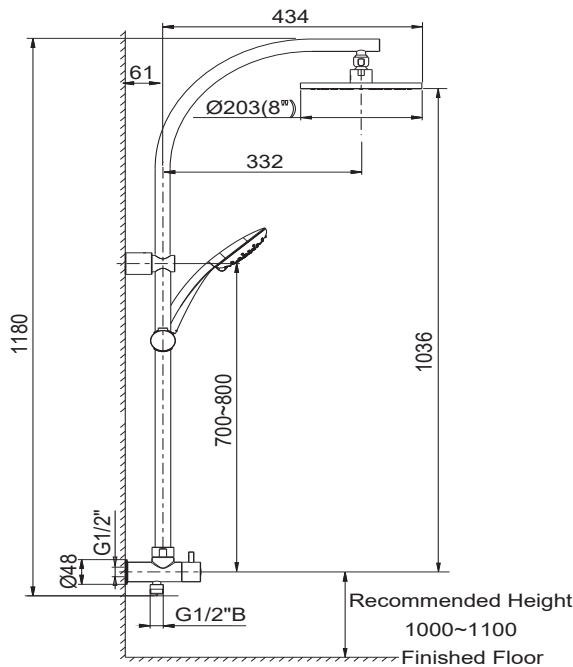

Product

- Rain Duet Renew Column-Round Shower Head

Kohler Code

24581T-E-CP

Included Components

- 200mm round catalyst rainhead
- Shower column with diverter
- 1.5m PVC hose
- Renew® 3-function handshower

Features

- Direct connection column contemporary design with easy installation
- Diverter between handshower and showerhead
- Dual check valve for backflow prevention
- Kohler ceramic disc valve
- Polished chrome
- Suitable for mains pressure
- KOHLER finishes resist tarnishing and corrosion

WELS RATING
(3 Star @ 8 Litres / min)

Related Products

- Rain Duet Shower

Technical Details

Installation Notes:

- Optimum working pressure 300-500 kPa.
- Inline filters must be used to protect the product from debris that may be present within the plumbing.
- All installations should comply with the relevant requirements of AS/NZS 3500 and AS/NZS 6400.

All dimensions in millimeters