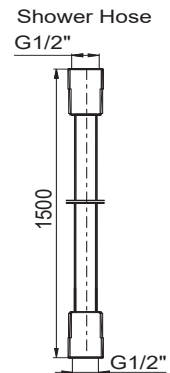

Product

- Rain Duet Renew Column-Round Shower Head

Kohler Code

24581T-E-CP

Included Components

- 200mm round catalyst rainhead
- Shower column with diverter
- 1.5m PVC hose
- Renew® 3-function handshower

Features

- Direct connection column contemporary design with easy installation
- Diverter between handshower and showerhead
- Dual check valve for backflow prevention
- Kohler ceramic disc valve
- Polished chrome
- Suitable for mains pressure
- KOHLER finishes resist tarnishing and corrosion

WELS RATING
(3 Star @ 8 Litres / min)

Related Products

- Rain Duet Shower

Technical Details

Installation Notes:

- Optimum working pressure 300-500 kPa.
- Inline filters must be used to protect the product from debris that may be present within the plumbing.
- All installations should comply with the relevant requirements of AS/NZS 3500 and AS/NZS 6400.

All dimensions in millimeters