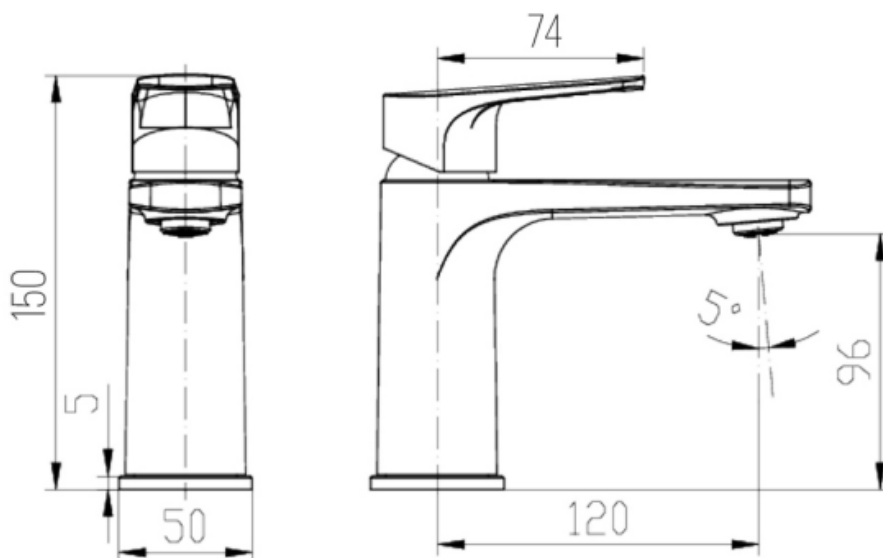

Soho Basin Mixer

Product Image **Product Details**

Code: TVW3363585 (Brushed Gold)
 TVW3363580 (Brushed Nickel)
 TVW3363561 (Chrome)
 TVW3363590 (Gun Metal)
 TVW3363595 (Matte Black)

Brand: Villeroy & Boch
Range: Soho
Warranty: 15 Years*
WELS: 4 Star 4.5lt/min - (T40925)

Additional Features **Technical Specification**

- BENTON'S CODES**
- 33080500BG (Brushed Gold)
 - 33080500BN (Brushed Nickel)
 - 33080500 (Chrome)
 - 33080500GM (Gun Metal)
 - 33080500MB (Matte Black)

- Additional Notes**
- 35mm Ceramic Cartridge

*Please visit argentaust.com.au/warranty to view the full warranty

Note: All dimensions are in millimetres and are subject to normal manufacturing variations. Always use the physical product measurements for cut-outs and rough-ins as the technical details shown may differ from the actual product. Use acetic cured silicone sealant. Do not use epoxy type adhesives. Clean with damp cloth. Do not use abrasive cleaners, liquids or pastes.