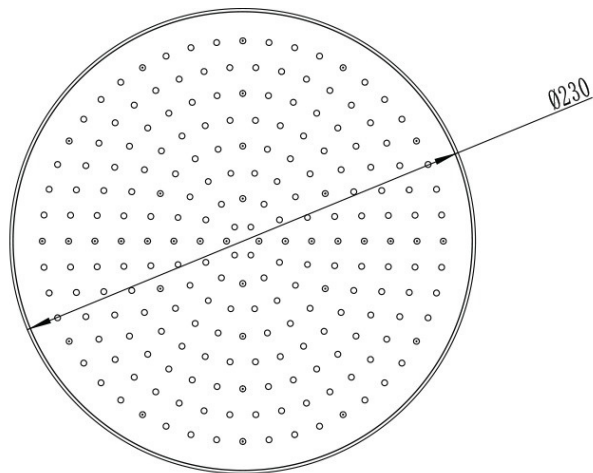

Note: All dimensions are in millimetres and are subject to normal manufacturing variations. Always use the physical product measurements for cut-outs and rough-ins as the technical details shown may differ from the actual product. Use acetic cured silicone sealant. Do not use epoxy type adhesives. Clean with damp cloth. Do not use abrasive cleaners, liquids or pastes.