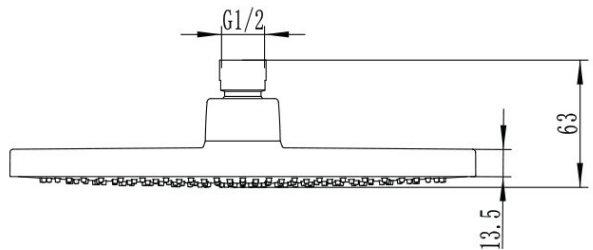

# Soho 230 Overhead Shower

**Product Image** **Product Details**

**SKU:**  
**VSH33061B (Chrome)**  
**VSH33095B (Matte Black)**  
**VSH33085B (Brushed Gold)**  
**VSH33080B (Brushed Nickel)**  
**VSH33090B (Gun Metal)**

**Brand:** Villeroy & Boch  
**Range:** Soho  
**Warranty:** 15 Years  
**WELS:** 3 Star 9 LPM, Reg #: S14464

**Additional Features** **Technical Specification**

**Required Product**

**Recommended Products**

**Additional Notes**  
 \* Easy Clean Silicon Nozzles

*Note: All dimensions are in millimetres and are subject to normal manufacturing variations. Always use the physical product measurements for cut-outs and rough-ins as the technical details shown may differ from the actual product. Use acetic cured silicone sealant. Do not use epoxy type adhesives. Clean with damp cloth. Do not use abrasive cleaners, liquids or pastes.*