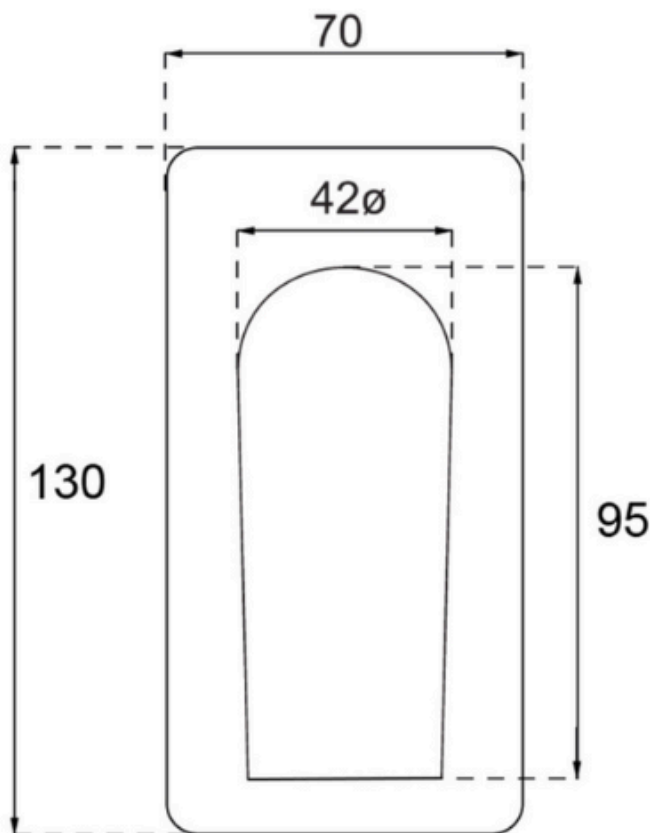

Soho Shower Mixer Rectangle Trim Kit

Product Image

Product Details

Code: TVS33785XB (Brushed Gold)
 TVS33780XB (Brushed Nickel)
 TVS33761XB (Chrome)
 TVS33790XB (Gun Metal)
 TVS33795XB (Matte Black)

Brand: Villeroy & Boch
Range: Soho
Warranty: 15 Years*
WELS: N/A

Additional Features

Technical Specification

BENTON'S CODES

- 33080512BG (Brushed Gold)
- 33080512BN (Brushed Nickel)
- 33080512 (Chrome)
- 33080512GM (Gun Metal)
- 33080512MB (Matte Black)

Additional Notes

- 35mm Ceramic Cartridge
- 70x130mm Rectangle Backplate

Installation

- MUST BE INSTALLED WITH TVS0033161 IN-WALL BODY

*Please visit argentaust.com.au/warranty to view the full warranty

Note: All dimensions are in millimetres and are subject to normal manufacturing variations. Always use the physical product measurements for cut-outs and rough-ins as the technical details shown may differ from the actual product. Use acetic cured silicone sealant. Do not use epoxy type adhesives. Clean with damp cloth. Do not use abrasive cleaners, liquids or pastes.