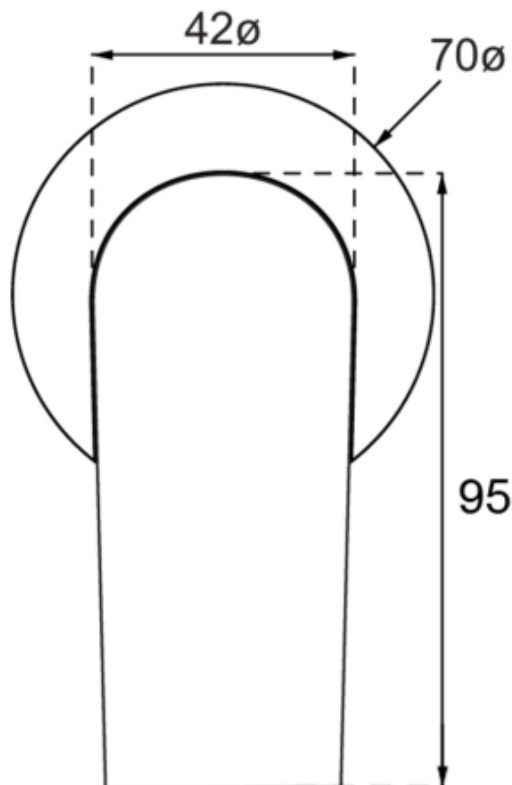

Soho Shower Mixer Trim Kit

Product Image

Product Details

Code: TVS33685XB (Brushed Gold)
 TVS33680XB (Brushed Nickel)
 TVS33661XB (Chrome)
 TVS33690XB (Gun Metal)
 TVS33695XB (Matte Black)

Brand: Villeroy & Boch
 Range: Soho
 Warranty: 15 Years*
 WELS: N/A

Additional Features

Technical Specification

BENTON'S CODES

- 33080510BG (Brushed Gold)
- 33080510BN (Brushed Nickel)
- 33080510 (Chrome)
- 33080510GM (Gun Metal)
- 33080510MB (Matte Black)

Additional Notes

- 35mm Ceramic Cartridge
- Compact 70mm plate

Installation

- MUST BE INSTALLED WITH **TVS0033161** IN-WALL BODY

*Please visit argentaust.com.au/warranty to view the full warranty

Note: All dimensions are in millimetres and are subject to normal manufacturing variations. Always use the physical product measurements for cut-outs and rough-ins as the technical details shown may differ from the actual product. Use acetic cured silicone sealant. Do not use epoxy type adhesives. Clean with damp cloth. Do not use abrasive cleaners, liquids or pastes.