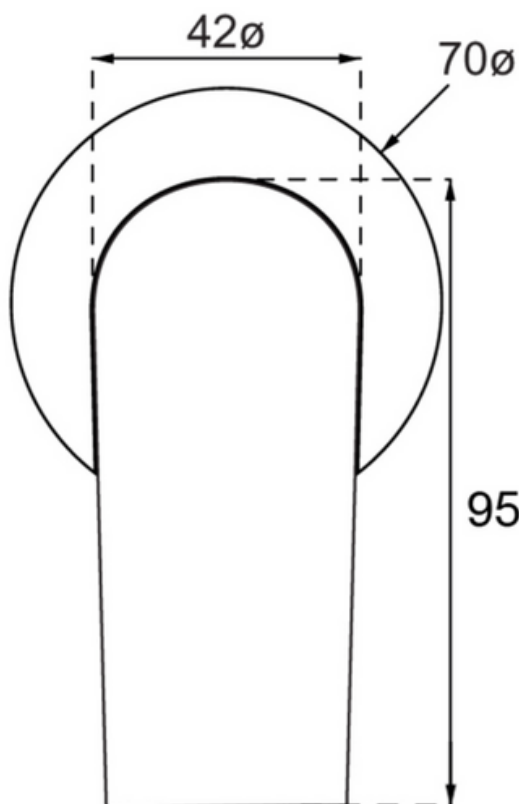

Soho Shower Mixer Trim

Product Image **Product Details**

Code: TVS33661XB (Chrome)
 TVS33695XB (Matte Black)
 TVS33685XB (Brushed Gold)
 TVS33680XB (Brushed Nickel)
 TVS33690XB (Gun Metal)

Brand: Villeroy & Boch
Range: Soho
Warranty: 15 Years*
WELS: N/A

Additional Features **Technical Specification**

Required Product

- TVS0033161

Recommended Products

Additional Notes

- 35mm Ceramic Cartridge
- Compact 70mm plate

Installation Instructions

- Not Compatible with universal body
- Only use ColourChoice body TVS0033161

*Please visit argentaust.com.au/warranty to view the full warranty

Note: All dimensions are in millimetres and are subject to normal manufacturing variations. Always use the physical product measurements for cut-outs and rough-ins as the technical details shown may differ from the actual product. Use acetic cured silicone sealant. Do not use epoxy type adhesives. Clean with damp cloth. Do not use abrasive cleaners, liquids or pastes.