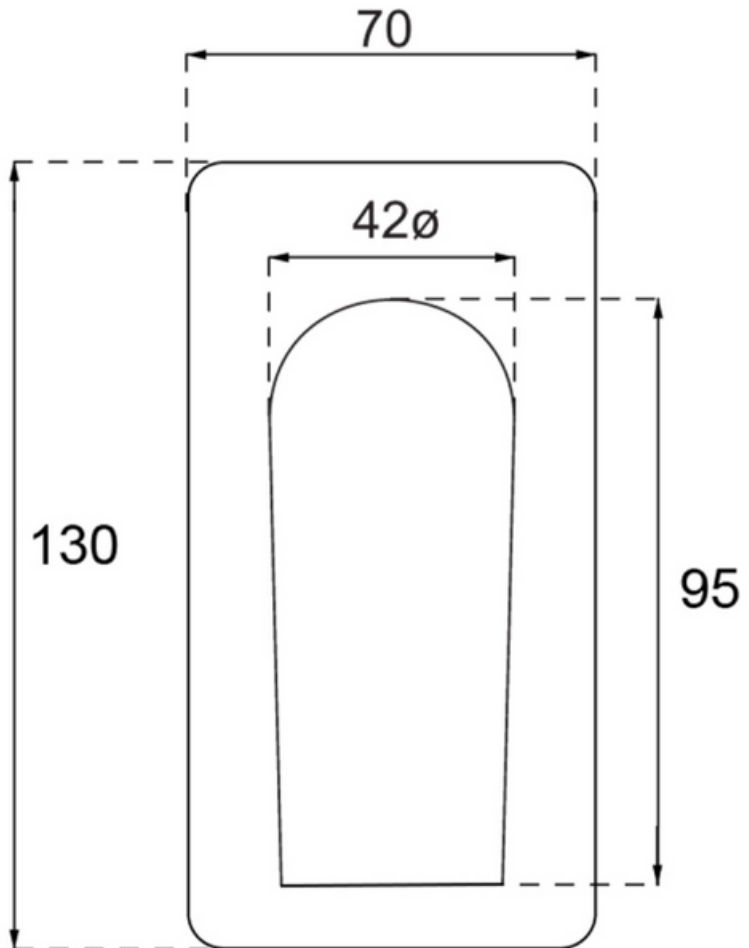

Soho Soft Rectangular Shower Mixer Trim

Product Image

Product Details

Code: **TVS33761XB (Chrome)**
TVS33795XB (Matte Black)
TVS33785XB (Brushed Gold)
TVS33780XB (Brushed Nickel)
TVS33790XB (Gun Metal)

Brand: Villeroy & Boch
 Range: Soho
 Warranty: 15 Years*
 WELS: N/A

Additional Features

Required Product

- TVS0033161

Recommended Products

Additional Notes

- 35mm Ceramic Cartridge
- Compact rectangular plate

Installation Instructions

- Not Compatible with universal body
- Only use ColourChoice body TVS0033161

Technical Specification

*Please visit argentaust.com.au/warranty to view the full warranty

Note: All dimensions are in millimetres and are subject to normal manufacturing variations. Always use the physical product measurements for cut-outs and rough-ins as the technical details shown may differ from the actual product. Use acetic cured silicone sealant. Do not use epoxy type adhesives. Clean with damp cloth. Do not use abrasive cleaners, liquids or pastes.