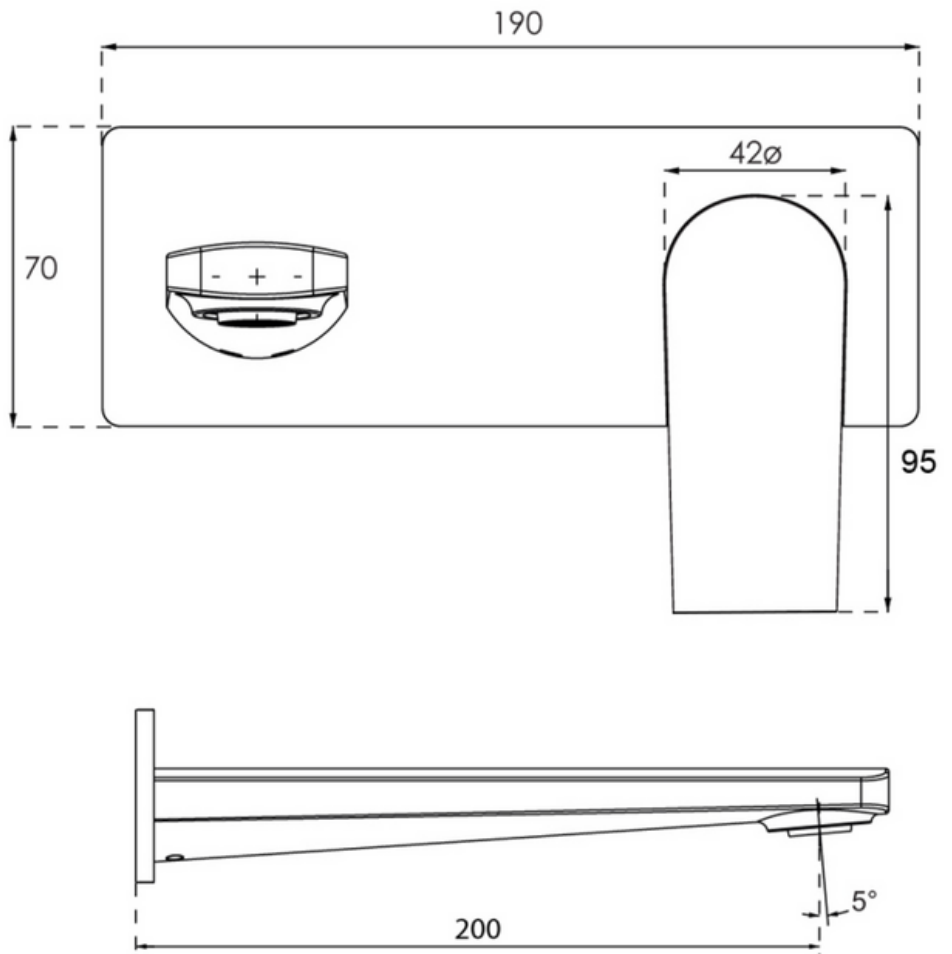

Technical Specification

*Please visit argentaust.com.au/warranty to view the full warranty

Note: All dimensions are in millimetres and are subject to normal manufacturing variations. Always use the physical product measurements for cut-outs and rough-ins as the technical details shown may differ from the actual product. Use acetic cured silicone sealant. Do not use epoxy type adhesives. Clean with damp cloth. Do not use abrasive cleaners, liquids or pastes.