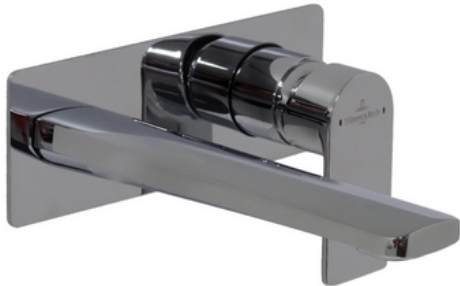

Soho Soft Rectangular Wall Mounted Basin Mixer Trim

Product Image

Product Details

Code: TVW337461B (Chrome)
 TVW337495B (Matte Black)
 TVW337485B (Brushed Gold)
 TVW337480B (Brushed Nickel)
 TVW337490B (Gun Metal)

Brand: Villeroy & Boch
Range: Soho
Warranty: 15 Years*
WELS: 5 Star 5 LPM, Reg #: T40927

Additional Features

Required Product

- TVW0035161

Recommended Products

Additional Notes

- 115mm Centres
- 35mm Ceramic Cartridge
- Spout can be positioned on the left hand side of the mixer only