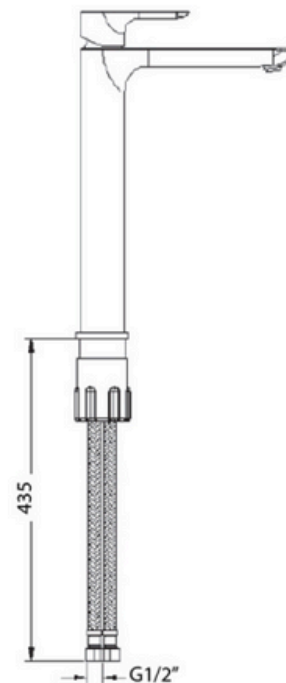

Soho Vessel Basin Mixer

Product Image

Product Details

Code: TVW3366585 (Brushed Gold)
 TVW3366580 (Brushed Nickel)
 TVW3366561 (Chrome)
 TVW3366590 (Gun Metal)
 TVW3366595 (Matte Black)

Brand: Villeroy & Boch
Range: Soho
Warranty: 15 Years*
WELS: 5 Star 5lt/min - (T40926)

Additional Features

Technical Specification

BENTON'S CODES

- 33080502BG (Brushed Gold)
- 33080502BN (Brushed Nickel)
- 33080502 (Chrome)
- 33080502GM (Gun Metal)
- 33080502MB (Matte Black)

Additional Notes

- 35mm Ceramic Cartridge

*Please visit argentaust.com.au/warranty to view the full warranty

Note: All dimensions are in millimetres and are subject to normal manufacturing variations. Always use the physical product measurements for cut-outs and rough-ins as the technical details shown may differ from the actual product. Use acetic cured silicone sealant. Do not use epoxy type adhesives. Clean with damp cloth. Do not use abrasive cleaners, liquids or pastes.