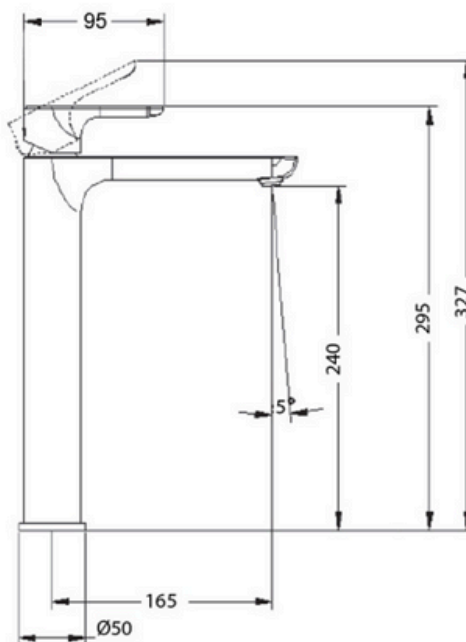

Soho Vessel Basin Mixer

Product Image

Product Details

Code: TVW3366585 (Brushed Gold)
 TVW3366580 (Brushed Nickel)
 TVW3366561 (Chrome)
 TVW3366590 (Gun Metal)
 TVW3366595 (Matte Black)

Brand: Villeroy & Boch
Range: Soho
Warranty: 15 Years*
WELS: 5 Star 5lt/min - (T40926)

Additional Features

Technical Specification

BENTON'S CODES

- 33080502BG (Brushed Gold)
- 33080502BN (Brushed Nickel)
- 33080502 (Chrome)
- 33080502GM (Gun Metal)
- 33080502MB (Matte Black)

Additional Notes

- 35mm Ceramic Cartridge

*Please visit argentaust.com.au/warranty to view the full warranty

Note: All dimensions are in millimetres and are subject to normal manufacturing variations. Always use the physical product measurements for cut-outs and rough-ins as the technical details shown may differ from the actual product. Use acetic cured silicone sealant. Do not use epoxy type adhesives. Clean with damp cloth. Do not use abrasive cleaners, liquids or pastes.