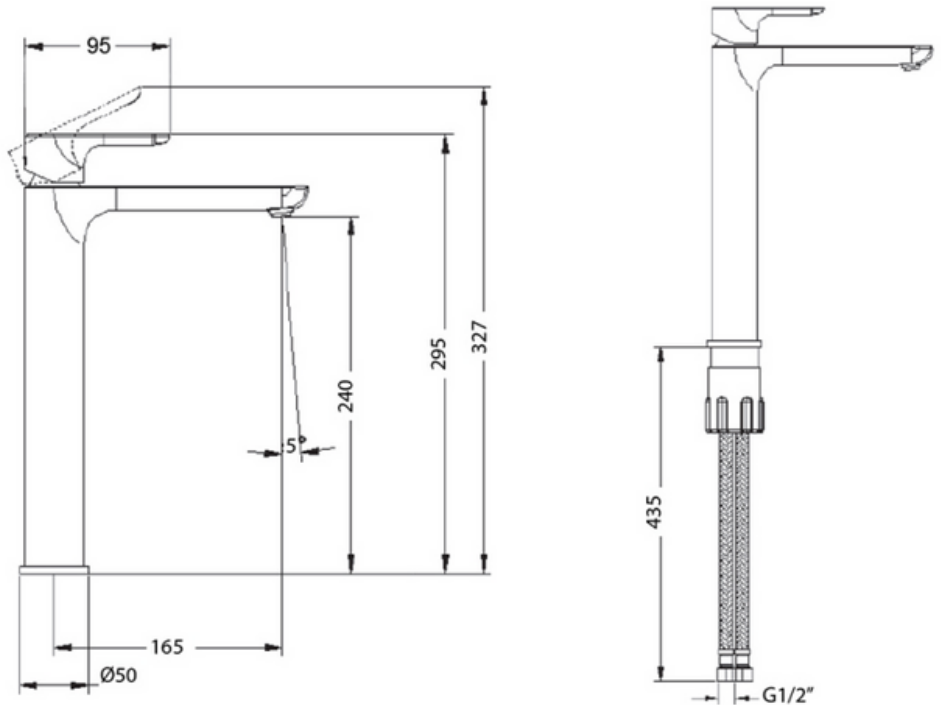

Soho Vessel Basin Mixer

Product Image

Product Details

Code: TVW3366561 (Chrome)
 TVW3366595 (Matte Black)
 TVW3366585 (Brushed Gold)
 TVW3366580 (Brushed Nickel)
 TVW3366590 (Gun Metal)

Brand: Villeroy & Boch
Range: Soho
Warranty: 15 Years*
WELS: 5 Star 5 LPM, Reg #: T40926

Additional Features

Required Product

Recommended Products

Additional Notes

- 35mm Ceramic Cartridge
- Colour Choice Finishes

Technical Specification

*Please visit argentaust.com.au/warranty to view the full warranty

Note: All dimensions are in millimetres and are subject to normal manufacturing variations. Always use the physical product measurements for cut-outs and rough-ins as the technical details shown may differ from the actual product. Use acetic cured silicone sealant. Do not use epoxy type adhesives. Clean with damp cloth. Do not use abrasive cleaners, liquids or pastes.