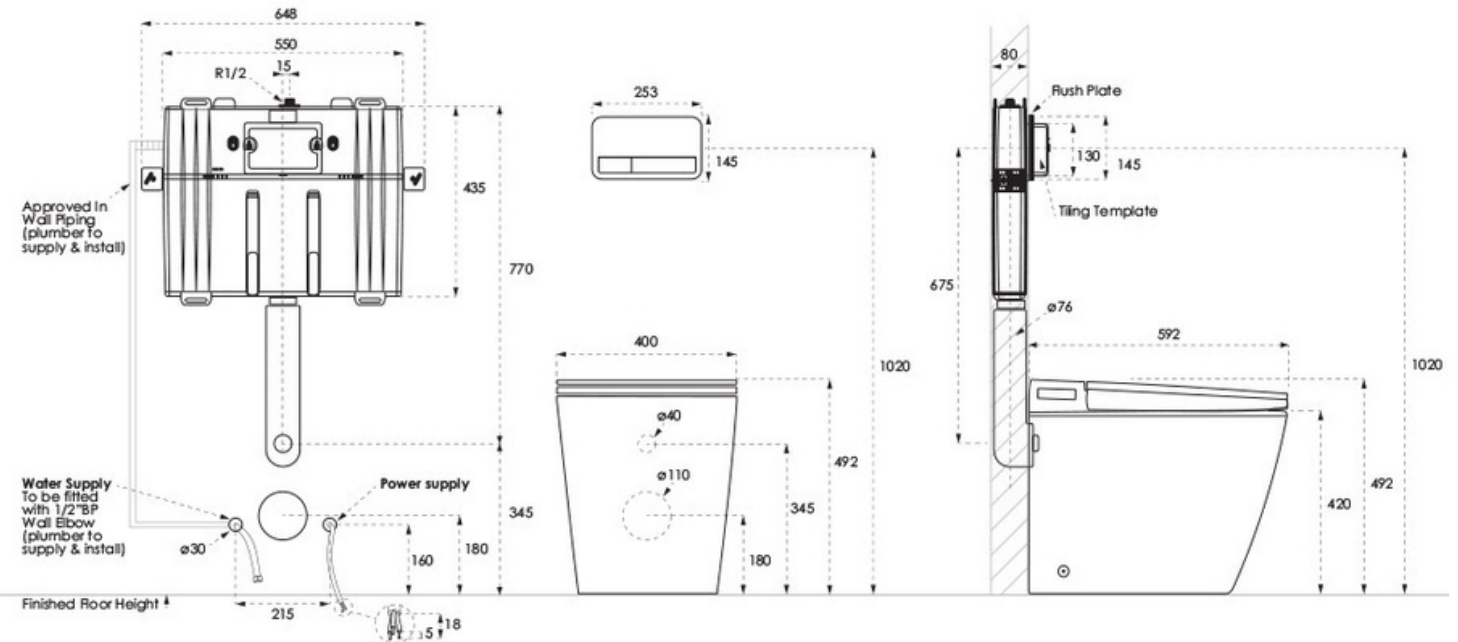

- S-Trap set out - 100-120mm
- P-Trap set out - 180mm

**See below for Smart Toilet Water and Electrical rough in requirements**

### Installation Instructions

- Electrical rough in with Isolated 10amp circuit required
- Bidet douche seat includes air gap assessed and found to comply with the requirements of AS2845.2:2010
- No further back flow prevention is required for connection to water supply
- Compliant to AS3500

## Technical Specification

Note: All dimensions are in millimetres and are subject to normal manufacturing variations. Always use the physical product measurements for cut-outs and rough-ins as the technical details shown may differ from the actual product. Use acetic cured silicone sealant. Do not use epoxy type adhesives. Clean with damp cloth. Do not use abrasive cleaners, liquids or pastes.