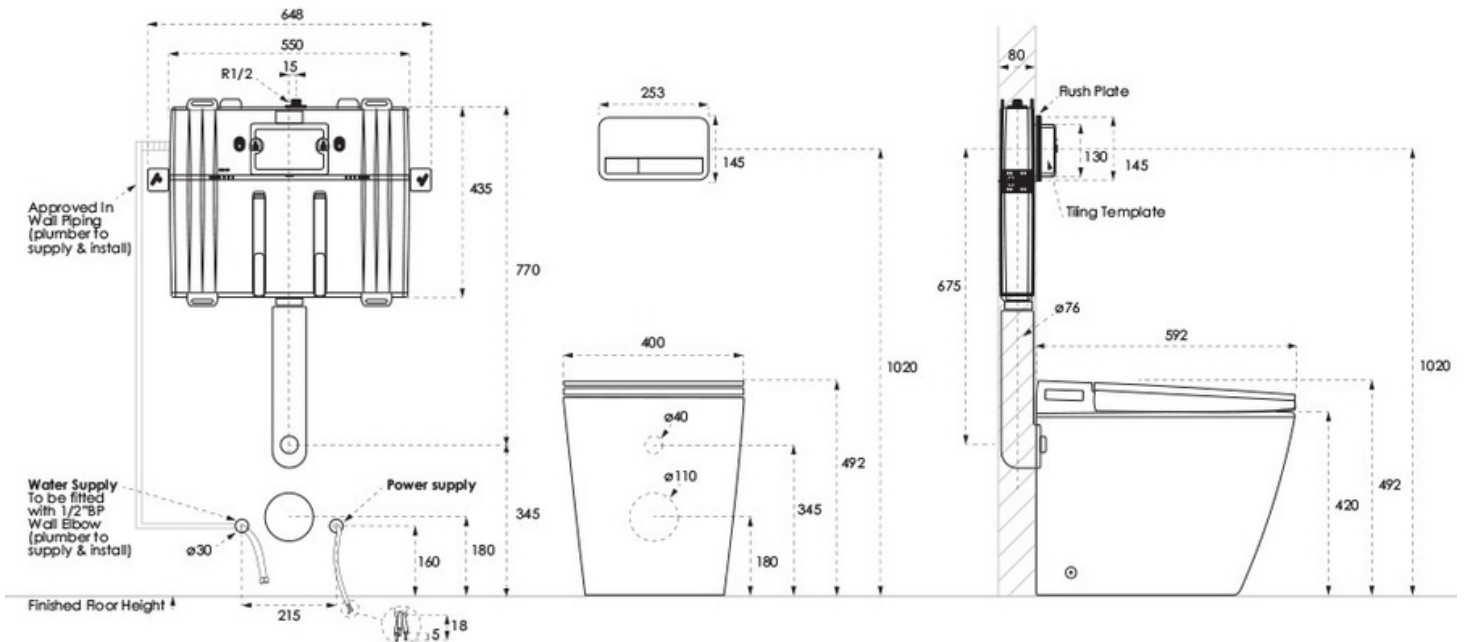

- S-Trap set out - 100-120mm
- P-Trap set out - 180mm

See below for Smart Toilet Water and Electrical rough in requirements

Additional Features

Recommended Products

- Flush Plates in the E100 range
- Flush Plates in the E200 range
- Flush Plates in the E300 range
- Cistern 92233300WB

Installation Instructions

- Electrical rough in with Isolated 10amp circuit required
- Bidet douche seat includes air gap assessed and found to comply with the requirements of AS2845.2:2010
- No further back flow prevention is required for connection to water supply
- Compliant to AS3500

Soho Wall Faced ViSmart Toilet System

S & P Trap / Soft Close Seat

Technical Specification

Note: All dimensions are in millimetres and are subject to normal manufacturing variations. Always use the physical product measurements for cut-outs and rough-ins as the technical details shown may differ from the actual product. Use acetic cured silicone sealant. Do not use epoxy type adhesives. Clean with damp cloth. Do not use abrasive cleaners, liquids or pastes.