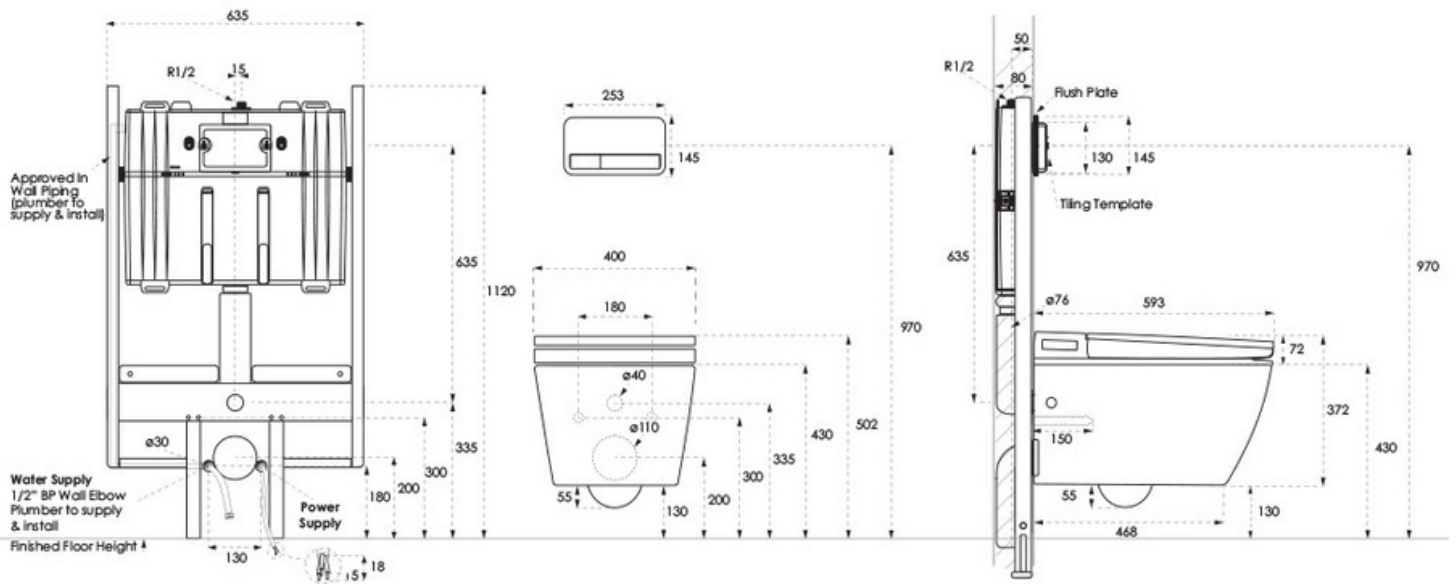

See below for Smart Toilet Water and Electrical rough in requirements

Additional Features

Recommended Products

- Flush Plates in the Kubic range
- Flush Plates in the Edge range
- Flush Plates in the Grace range
- Cistern IN48905WB

Installation Instructions

- Electrical rough in with Isolated 10amp circuit required
- Bidet douche seat includes air gap assessed and found to comply with the requirements of AS2845.2:2010
- No further back flow prevention is required for connection to water supply
- Compliant to AS3500

Soho Wall Hung Smart Toilet System

P Trap / Soft Close Seat

Technical Specification

Note: All dimensions are in millimetres and are subject to normal manufacturing variations. Always use the physical product measurements for cut-outs and rough-ins as the technical details shown may differ from the actual product. Use acetic cured silicone sealant. Do not use epoxy type adhesives. Clean with damp cloth. Do not use abrasive cleaners, liquids or pastes.