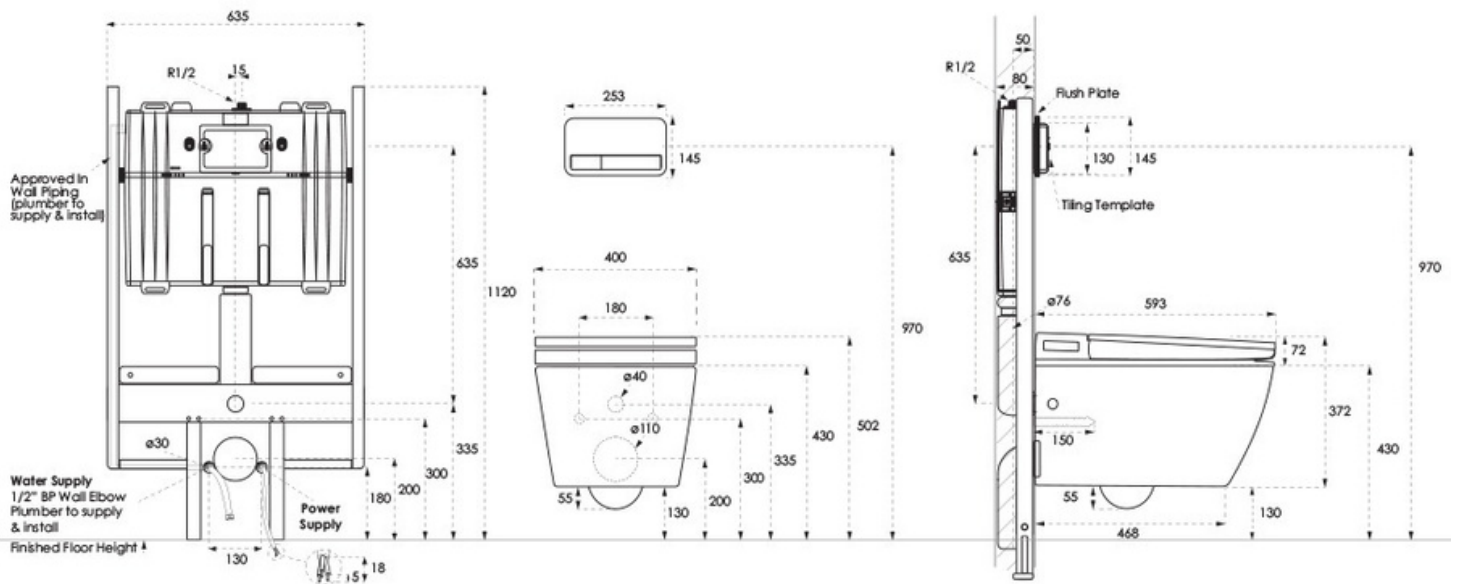

Installation Instructions

- Electrical rough in with Isolated 10amp circuit required
- Bidet douche seat includes air gap assessed and found to comply with the requirements of AS2845.2:2010
- No further back flow prevention is required for connection to water supply
- Compliant to AS3500

Soho Wall Hung ViSmart Toilet System

P Trap / Soft Close Seat

Technical Specification

Note: All dimensions are in millimetres and are subject to normal manufacturing variations. Always use the physical product measurements for cut-outs and rough-ins as the technical details shown may differ from the actual product. Use acetic cured silicone sealant. Do not use epoxy type adhesives. Clean with damp cloth. Do not use abrasive cleaners, liquids or pastes.