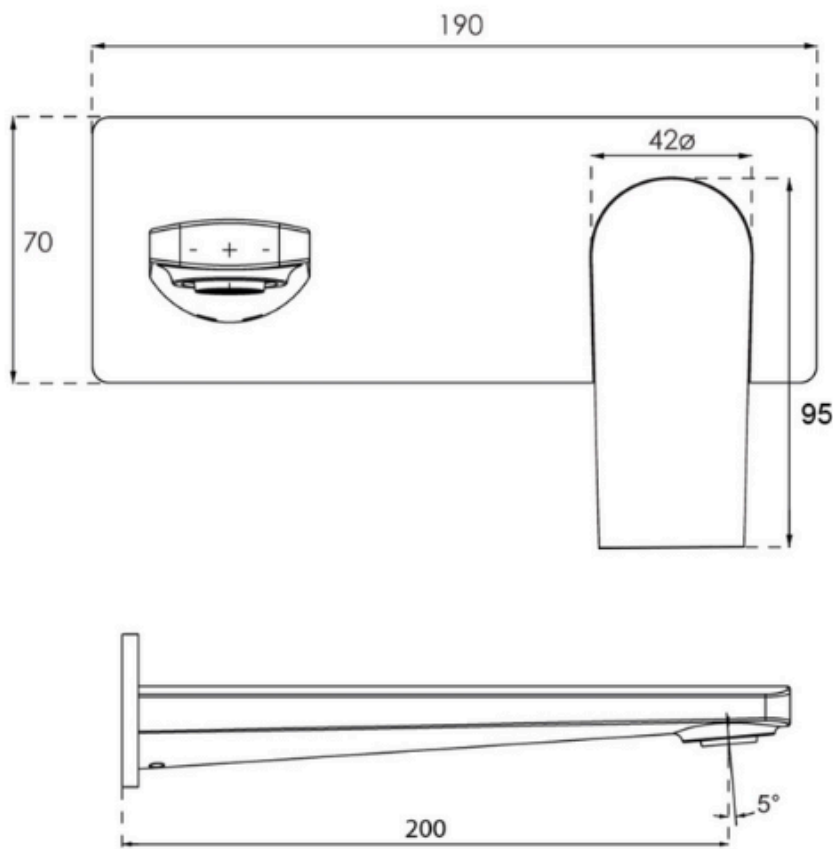

Soho Wall Mounted Basin Mixer Rectangular Trim Kit

Product Image

Product Details

Code: TVW337485B (Brushed Gold)
 TVW337480B (Brushed Nickel)
 TVW337461B (Chrome)
 TVW337490B (Gun Metal)
 TVW337495B (Matte Black)

Brand: Villeroy & Boch
Range: Soho
Warranty: 15 Years*
WELS: 5 Star 5lt/min - (T40927)

Additional Features

Technical Specification

BENTON'S CODES

- 33080506BG (Brushed Gold)
- 33080506BN (Brushed Nickel)
- 33080506 (Chrome)
- 33080506GM (Gun Metal)
- 33080506MB (Matte Black)

Additional Notes

- 115mm Centres
- 35mm Ceramic Cartridge

Installation

- MUST BE INSTALLED WITH TVW0035161 IN-WALL BODY

*Please visit argentaust.com.au/warranty to view the full warranty

Note: All dimensions are in millimetres and are subject to normal manufacturing variations. Always use the physical product measurements for cut-outs and rough-ins as the technical details shown may differ from the actual product. Use acetic cured silicone sealant. Do not use epoxy type adhesives. Clean with damp cloth. Do not use abrasive cleaners, liquids or pastes.