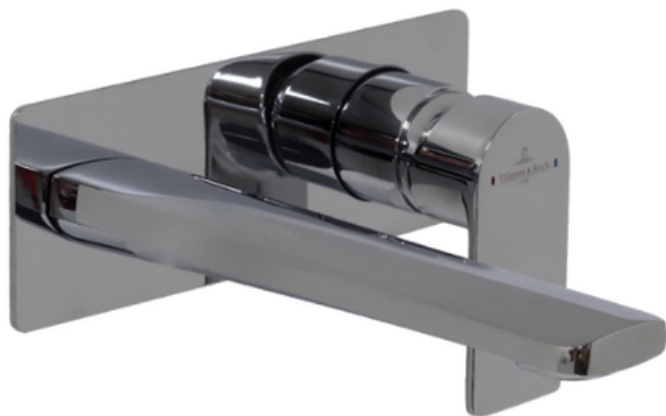

Soho Wall Mounted Basin Mixer Rectangular Trim Kit

Product Image

Product Details

Code: TVW337485B (Brushed Gold)
 TVW337480B (Brushed Nickel)
 TVW337461B (Chrome)
 TVW337490B (Gun Metal)
 TVW337495B (Matte Black)

Brand: Villeroy & Boch
Range: Soho
Warranty: 15 Years*
WELS: 5 Star 5lt/min - (T40927)

Additional Features

Technical Specification

BENTON'S CODES

- 33080506BG (Brushed Gold)
- 33080506BN (Brushed Nickel)
- 33080506 (Chrome)
- 33080506GM (Gun Metal)
- 33080506MB (Matte Black)

Additional Notes

- 115mm Centres
- 35mm Ceramic Cartridge

Installation

- MUST BE INSTALLED WITH TVW0035161 IN-WALL BODY

*Please visit argentaust.com.au/warranty to view the full warranty

Note: All dimensions are in millimetres and are subject to normal manufacturing variations. Always use the physical product measurements for cut-outs and rough-ins as the technical details shown may differ from the actual product. Use acetic cured silicone sealant. Do not use epoxy type adhesives. Clean with damp cloth. Do not use abrasive cleaners, liquids or pastes.