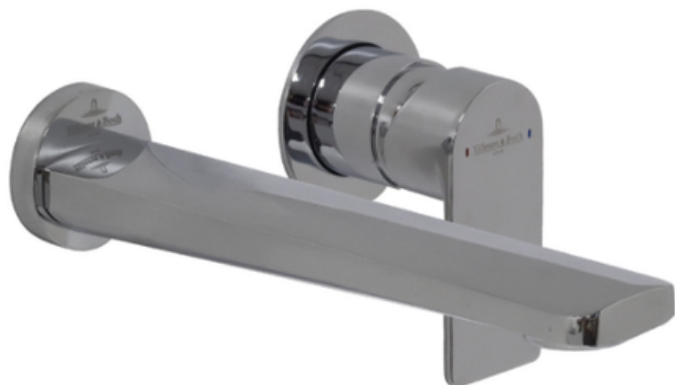

Soho Wall Mounted Basin Mixer Trim Kit

Product Image

Product Details

Code: TVW336485B (Brushed Gold)
 TVW336480B (Brushed Nickel)
 TVW336461B (Chrome)
 TVW336490B (Gun Metal)
 TVW336495B (Matte Black)

Brand: Villeroy & Boch
Range: Soho
Warranty: 15 Years*
WELS: 5 Star 5lt/min - (T40927)

Additional Features

Technical Specification

BENTON'S CODES

- 33080504BG (Brushed Gold)
- 33080504BN (Brushed Nickel)
- 33080504 (Chrome)
- 33080504GM (Gun Metal)
- 33080504MB (Matte Black)

Additional Notes

- 115mm Centres
- 35mm Ceramic Cartridge

Installation

- MUST BE INSTALLED WITH TVW0035161 IN-WALL BODY

*Please visit argentaust.com.au/warranty to view the full warranty

Note: All dimensions are in millimetres and are subject to normal manufacturing variations. Always use the physical product measurements for cut-outs and rough-ins as the technical details shown may differ from the actual product. Use acetic cured silicone sealant. Do not use epoxy type adhesives. Clean with damp cloth. Do not use abrasive cleaners, liquids or pastes.