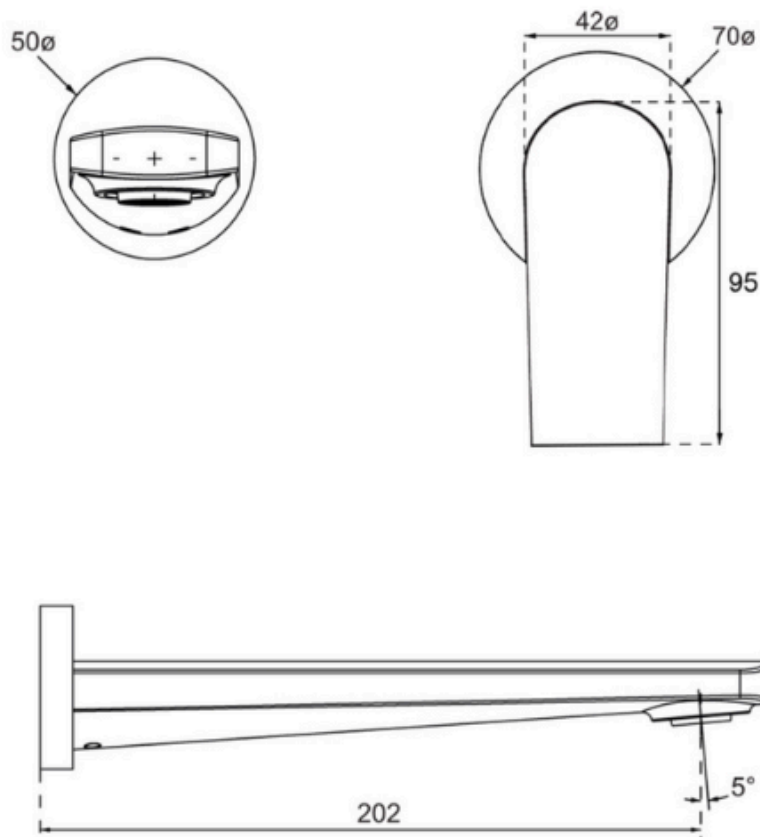

Soho Wall Mounted Basin Mixer Trim Kit

Product Image

Product Details

Code: TVW336485B (Brushed Gold)
 TVW336480B (Brushed Nickel)
 TVW336461B (Chrome)
 TVW336490B (Gun Metal)
 TVW336495B (Matte Black)

Brand: Villeroy & Boch
Range: Soho
Warranty: 15 Years*
WELS: 5 Star 5lt/min - (T40927)

- 115mm Centres
- 35mm Ceramic Cartridge

Installation

- MUST BE INSTALLED WITH TVW0035161 IN-WALL BODY

*Please visit argentaust.com.au/warranty to view the full warranty

Note: All dimensions are in millimetres and are subject to normal manufacturing variations. Always use the physical product measurements for cut-outs and rough-ins as the technical details shown may differ from the actual product. Use acetic cured silicone sealant. Do not use epoxy type adhesives. Clean with damp cloth. Do not use abrasive cleaners, liquids or pastes.