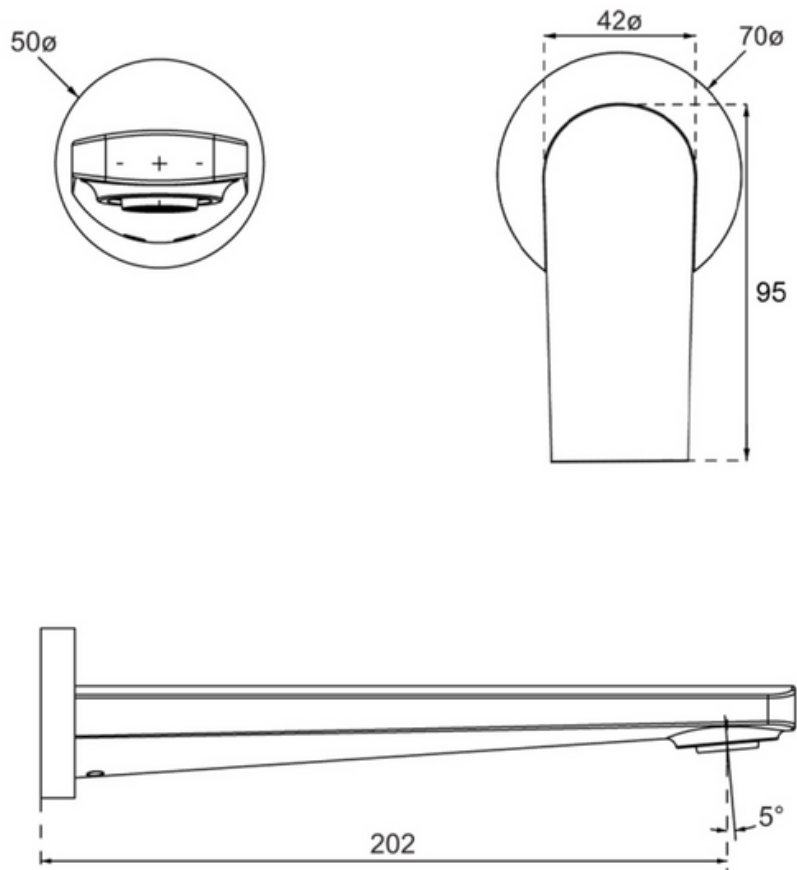

Soho Wall Mounted Basin Mixer Trim

Product Image

Product Details

Code: TVW336461B (Chrome)
 TVW336495B (Matte Black)
 TVW336485B (Brushed Gold)
 TVW336480B (Brushed Nickel)
 TVW336490B (Gun Metal)

Brand: Villeroy & Boch
Range: Soho
Warranty: 15 Years*
WELS: 5 Star 5 LPM, Reg #: T40927

Additional Features

Technical Specification

Required Product

- TVW0035161

Recommended Products

Additional Notes

- 115mm Centres
- 35mm Ceramic Cartridge
- Spout can be positioned on the left hand side of the mixer only

Installation Instructions

- Not Compatible with universal body
- Only use ColourChoice body TVW0035161

*Please visit argentaust.com.au/warranty to view the full warranty

Note: All dimensions are in millimetres and are subject to normal manufacturing variations. Always use the physical product measurements for cut-outs and rough-ins as the technical details shown may differ from the actual product. Use acetic cured silicone sealant. Do not use epoxy type adhesives. Clean with damp cloth. Do not use abrasive cleaners, liquids or pastes.