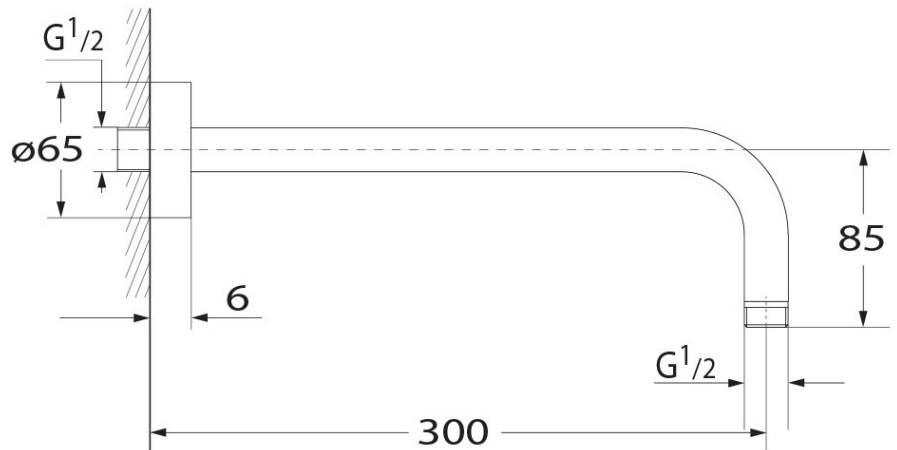

Universal Wall Mounted Shower Arm

Product Image

Product Details

Code: **900300 (Chrome)**
900395 (Matte Black)
900385 (Brushed Gold)
900380 (Brushed Nickel)
900390 (Gun Metal)

Brand: Argent
Range: Universal
Warranty: 15 Years*
WELS: N/A

Additional Features

Technical Specification

*Please visit argentaust.com.au/warranty to view the full warranty

Note: All dimensions are in millimetres and are subject to normal manufacturing variations. Always use the physical product measurements for cut-outs and rough-ins as the technical details shown may differ from the actual product. Use acetic cured silicone sealant. Do not use epoxy type adhesives. Clean with damp cloth. Do not use abrasive cleaners, liquids or pastes.