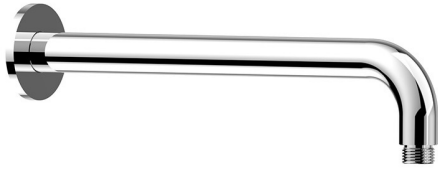

Universal Wall Mounted Shower Arm

Product Image

Product Details

Code: **900300 (Chrome)**
900395 (Matte Black)
900385 (Brushed Gold)
900380 (Brushed Nickel)
900390 (Gun Metal)

Brand: Argent
Range: Universal
Warranty: 15 Years*
WELS: N/A