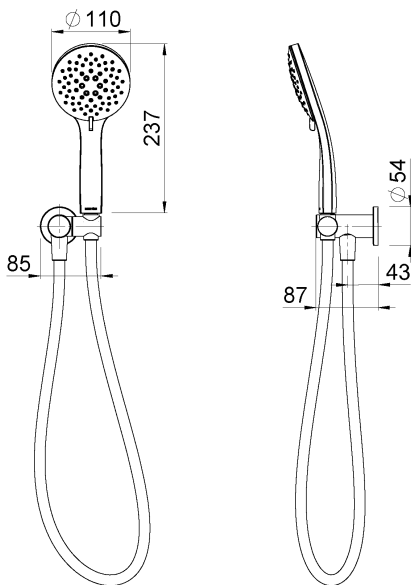

## WAIRERE HAND SHOWER

Also available in  
MATTE BLACK FINISH

**FUNCTIONS:** Airstream™, Bubble, Massage, Spray+Bubble, Spray+Massage

**INSTALL METHOD:** Wall outlet mounting

**SUPPLY:** Mains Pressure

**CONNECTIONS:** 1/2" BSP

**WORKING PRESSURES:** 150 - 500 kpa

**OPERATING TEMPERATURE:** Recommended 50°C\*

\*Refer AS/NZS 3500

- Advanced Airstream™ spray mixes air with water to create a softer, lighter and voluminous shower experience
- 5 Function – Airstream™ - Spray, Bubble, Massage, Spray+Bubble, Spray+Massage 110mm adjustable spray handset
- Quality wall bracket
- Strong and durable 1.5mm Satin-Smooth hose
- 3 star WELS rated on mains pressure (9.0 L/min)