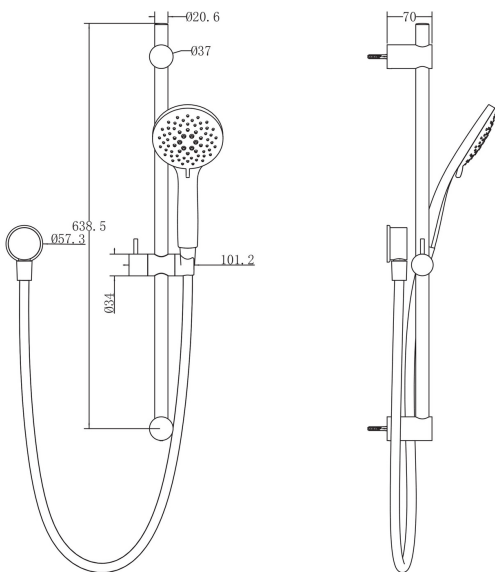

WAIRERE RAIL SHOWER

Also available in
MATTE BLACK FINISH

FUNCTIONS: Airstream™, Bubble, Massage, Spray+Bubble, Spray+Massage

INSTALL METHOD: Adjustable Rail

SUPPLY: Mains Pressure

CONNECTIONS: 1/2" BSP

WORKING PRESSURES: 150 - 500 kpa

OPERATING TEMPERATURE: Recommended 50°C*

*Refer AS/NZS 3500

- Advanced Airstream™ spray mixes air with water to create a softer, lighter and voluminous shower experience
- 5 Function – Airstream™ - Spray, Bubble, Massage, Spray+Bubble, Spray+Massage 110mm adjustable spray handset
- Stylish 655mm rail with an adjustable pillar to allow pillars to easy retro-fit to existing holes
- Height adjustable handset holder with twist-lock slider
- Rub clean silicon jets on the faceplate to help prevent build up of lime scale and calcium deposits, maintaining shower performance
- Stilo wall elbow
- Strong and durable Satin-Smooth hose
- 3 star WELS rated on mains pressure (9.0 L/min)

WISRCP

Chrome

WISRBK

Matte Black