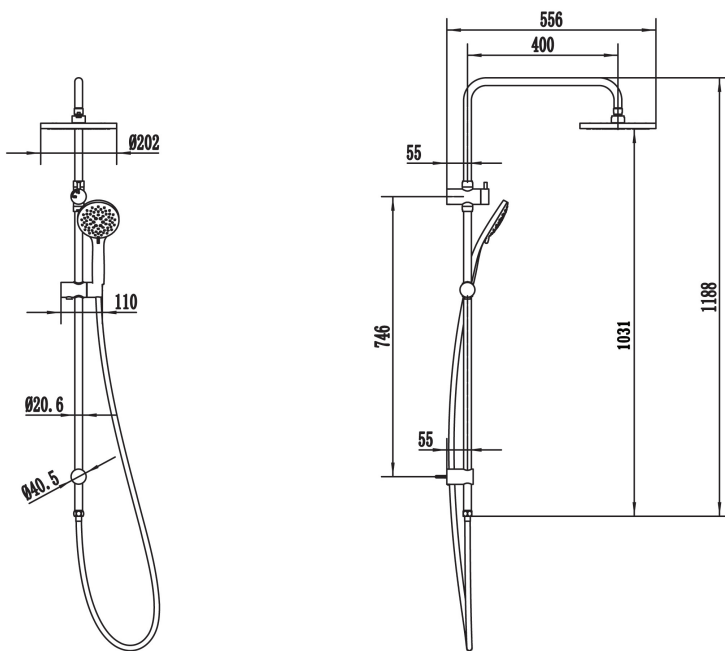

WAIRERE SHOWER SYSTEM

Also available in
MATTE BLACK FINISH

FUNCTIONS: Airstream™, Bubble, Massage, Spray +Bubble, Spray+Massage

INSTALL METHOD: Adjustable Bottom Pillar

SUPPLY: Mains Pressure

CONNECTIONS: 1/2" BSP

WORKING PRESSURES: 150 - 500 kpa

OPERATING TEMPERATURE: Recommended 50°C**

**Refer AS/NZS 3500

- Advanced Airstream™ spray mixes air with water to create a softer, lighter and voluminous shower experience
- 5 Function – Airstream™ - Spray, Bubble, Massage, Spray +Bubble, Spray+Massage
- 110mm adjustable spray handset with single function 200mm diameter slim line overhead drencher
- Twin shower rail with in-built water delivery point to eliminate the need for a separate wall elbow
- Adjustable bottom pillar for easy retro-fit installation
- Height adjustable handset holder with push button slider
- Easy switch from handset to overhead drencher with the water diverter
- Rub clean silicon jets on the faceplate to help prevent build up of lime scale and calcium deposits, maintaining shower performance
- 3 star WELS rated on mains pressure (9.0 l/min)