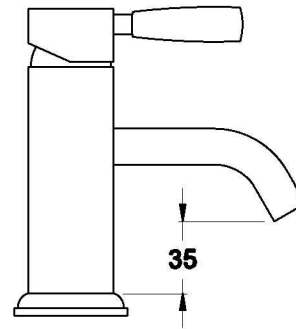

## MANHATTAN BASIN MIXER

1.9102.00.0.XX

### PRODUCT DIMENSIONS:

Front view

Side view:

Top view: