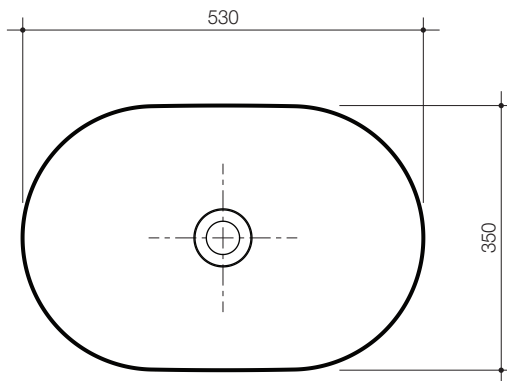

Other Basin Colour Options: