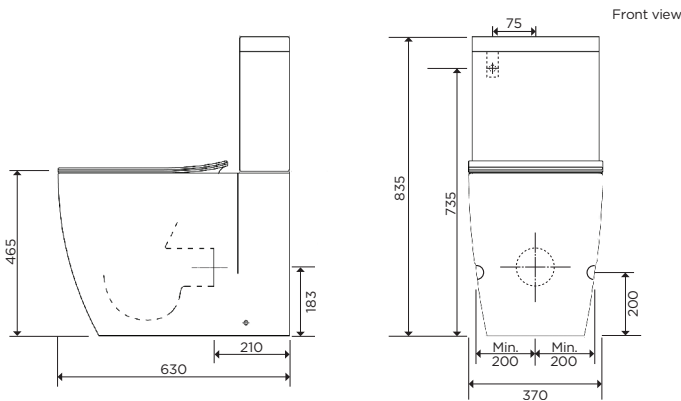

**Synergii Toilet Suite Bottom inlet
with slim line seat**

SY04118

WELS: 4 stars - 3/4.5L

Set-out: S-trap 80 - 200mm
P-trap 185mm

Finish: White

The Synergii suite is a stylish and functional back to wall toilet suite. It has a rimless bowl eliminating the conventional box rim making this toilet very hygienic and easy cleaning. It's fitted with a soft close Haro seat, so one touch and it closes gently and quietly.