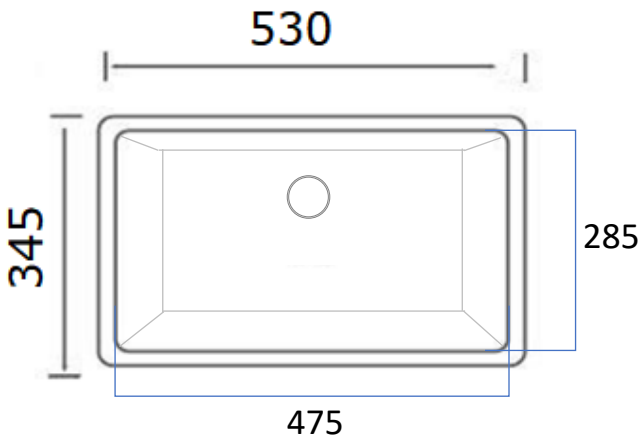

Innova Rectangular Under Counter Basin

- No Taphole
- with O/Flow
(Requires 32mm Pop-up waste)

Dimensions: 530 x 340 x 180mm (EXT)

Product Code:
B-5334

White Ceramic

A +/- 5-7mm variance is sometimes seen with ceramic basins.
It is recommended that actual basin be used when cutting out bench top to ensure exact fit.