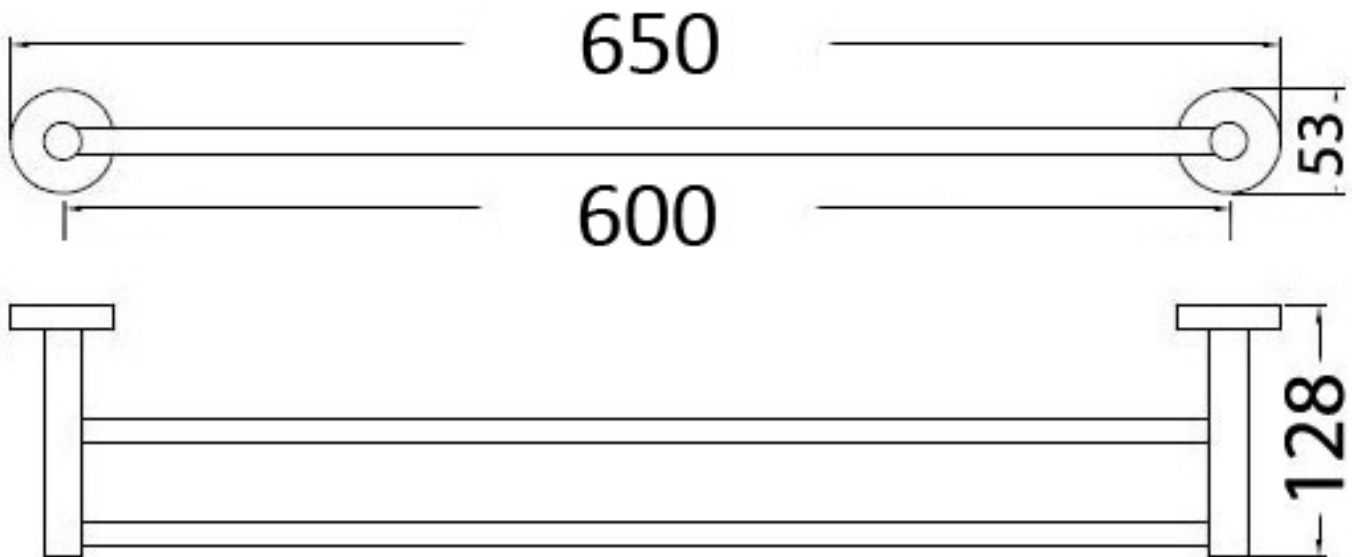

## Peak Otus 600 Double Towel Rail

8111-60 (33950203)