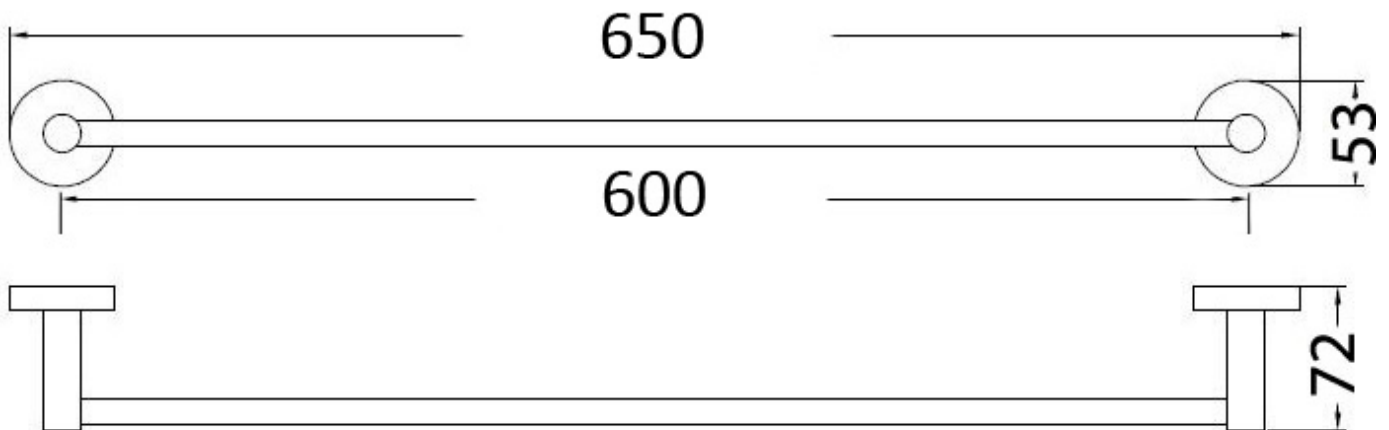

Benton's P
Specify

proud member of
Plumbing
Plus

Peak Otus 600mm Single Towel Rail

8112-60 (33950201)

Information

- Chrome
- 7 Year Warranty

Maintenance & Care

- Do not use harsh detergents or products that contain chloride & halides.
- Do not use abrasive, cream or citrus based cleaners or hydrochloric acid.
- Surface should be cleaned only with a mild detergent that must be rinsed off.
- It is suggested to only clean with warm water and a soft cloth.
- Damage caused by the wrong cleaning methods used will void warranty.