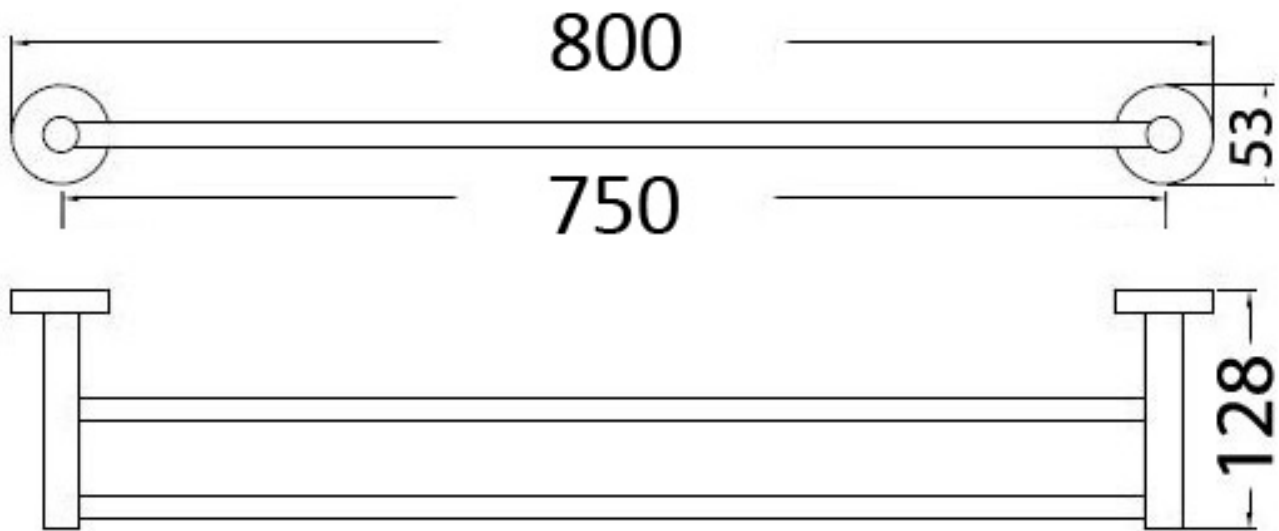

Benton's P
Specify

proud member of
Plumbing
Plus

Peak Otus 750 Double Towel Rail

8111-75 (33950204)

Information

- Chrome
- 7 Year Warranty

Maintenance & Care

- Do not use harsh detergents or products that contain chloride & halides.
- Do not use abrasive, cream or citrus based cleaners or hydrochloric acid.
- Surface should be cleaned only with a mild detergent that must be rinsed off.
- It is suggested to only clean with warm water and a soft cloth.
- Damage caused by the wrong cleaning methods used will void warranty.