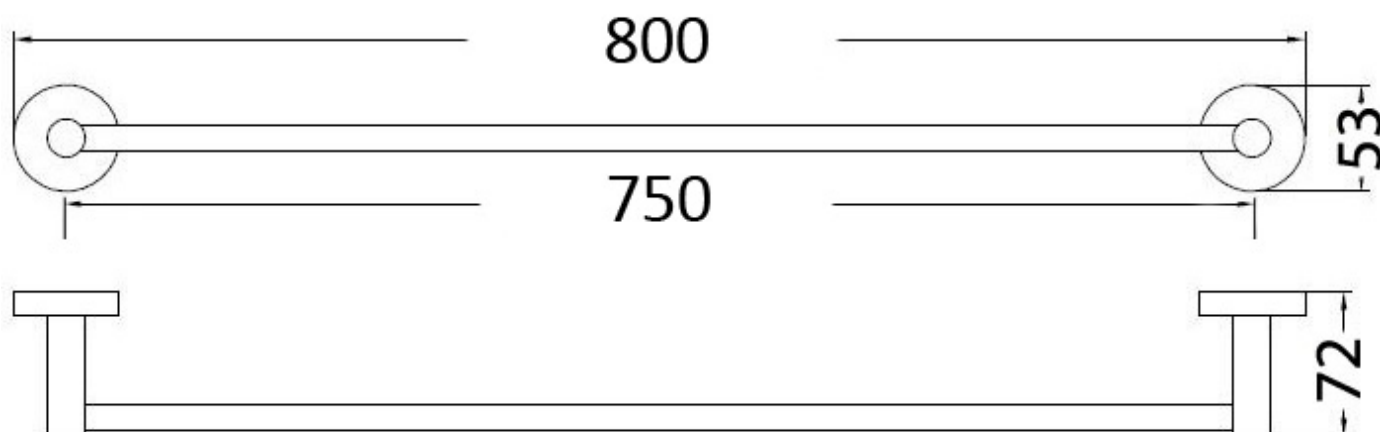

**Benton's** P  
Specify

Member of  
Plumbing  
Plus

## Peak Otus 750mm Single Towel Rail

8112-75 (33950202)