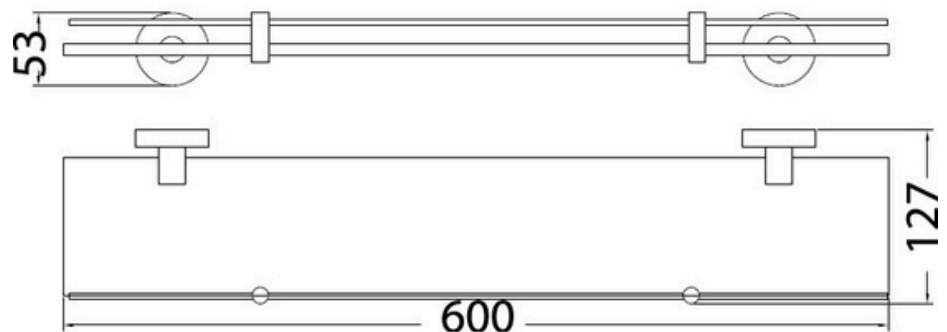

CARE & MAINTENANCE

- Do not use harsh detergents or products that contain chloride & halides.
- Do not use abrasive, cream or citrus based cleaners or hydrochloric acid.
- Surface should be cleaned only with a mild detergent that must be rinsed off.
- It is suggested to only clean with warm water and a soft cloth.
- Damage caused by the wrong cleaning methods used will void warranty.