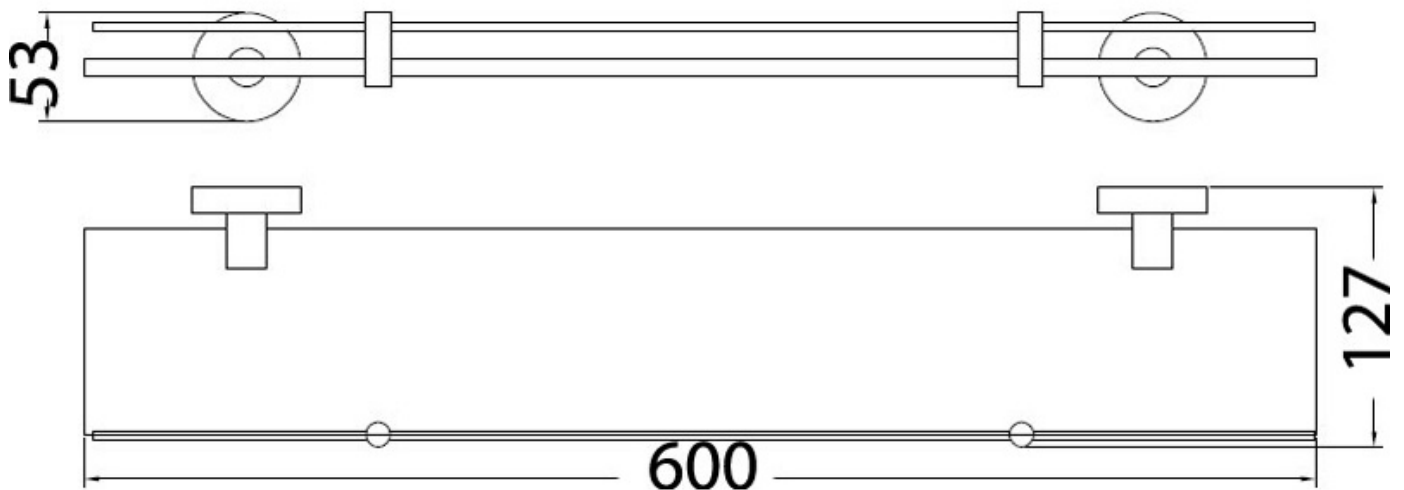

Benton's P
Specify

proud member of
Plumbing
Plus

Peak Otus Glass Shelf

8127 (33950214)

Information

- Chrome
- 7 Year Warranty

Maintenance & Care

- Do not use harsh detergents or products that contain chloride & halides.
- Do not use abrasive, cream or citrus based cleaners or hydrochloric acid.
- Surface should be cleaned only with a mild detergent that must be rinsed off.
- It is suggested to only clean with warm water and a soft cloth.
- Damage caused by the wrong cleaning methods used will void warranty.