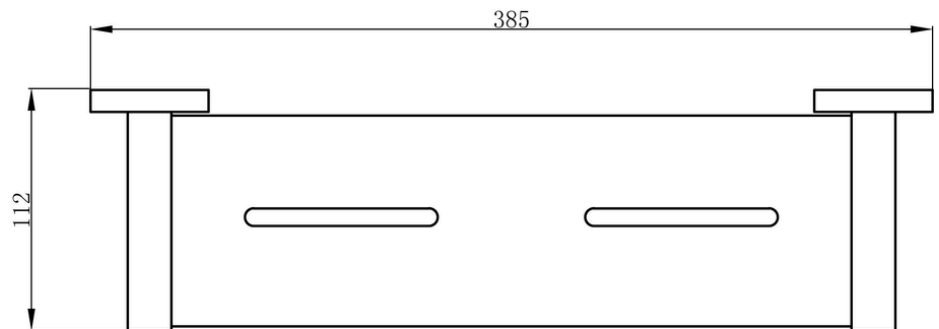

CARE & MAINTENANCE

- Do not use harsh detergents or products that contain chloride & halides.
- Do not use abrasive, cream or citrus based cleaners or hydrochloric acid.
- Surface should be cleaned only with a mild detergent that must be rinsed off.
- It is suggested to only clean with warm water and a soft cloth.
- Damage caused by the wrong cleaning methods used will void warranty.