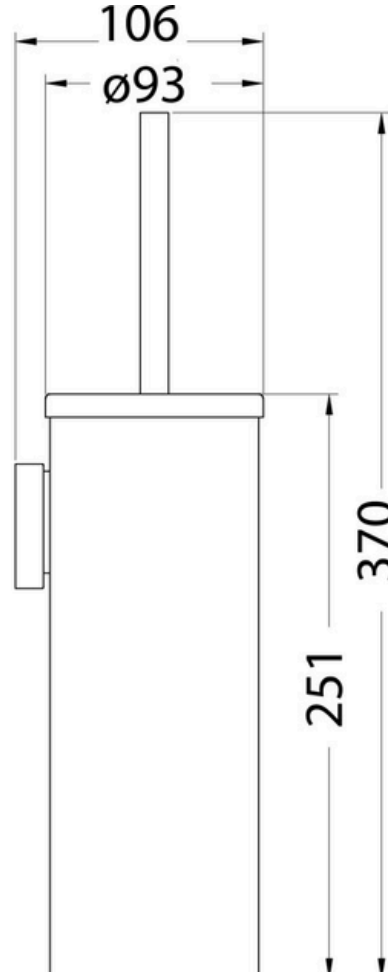

SPECIFICATION

CARE & MAINTENANCE

- Do not use harsh detergents or products that contain chloride & halides.
- Do not use abrasive, cream or citrus based cleaners or hydrochloric acid.
- Surface should be cleaned only with a mild detergent that must be rinsed off.
- It is suggested to only clean with warm water and a soft cloth.
- Damage caused by the wrong cleaning methods used will void warranty.