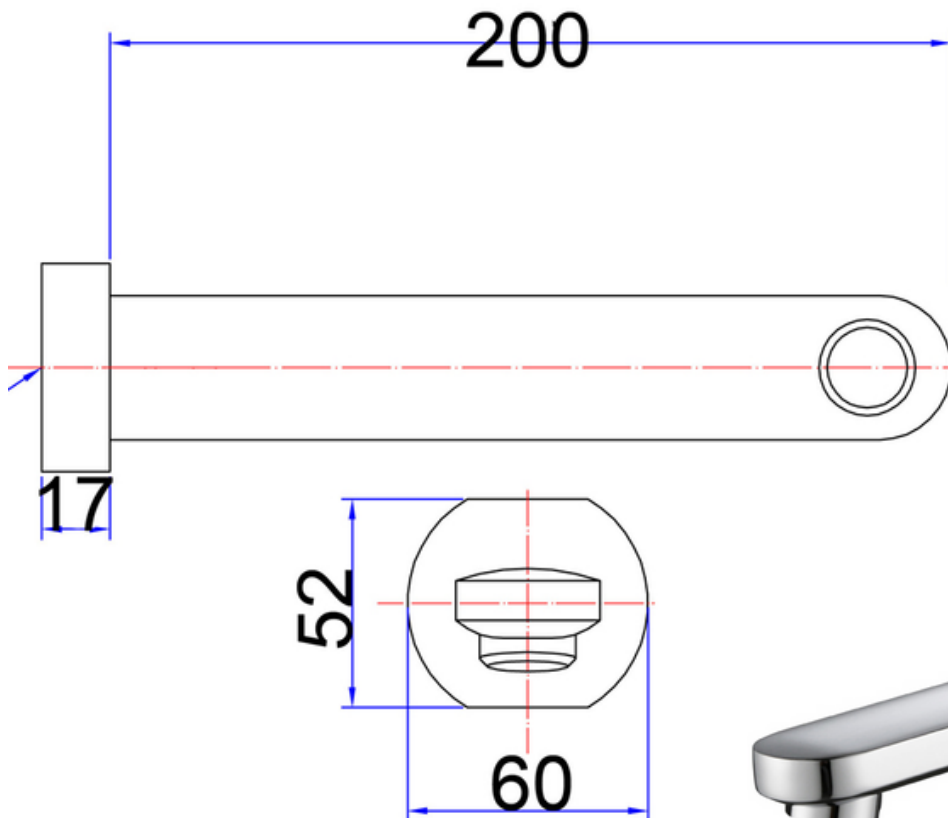

## Peak Oval Bath Spout

PPHD1015 (33950072)