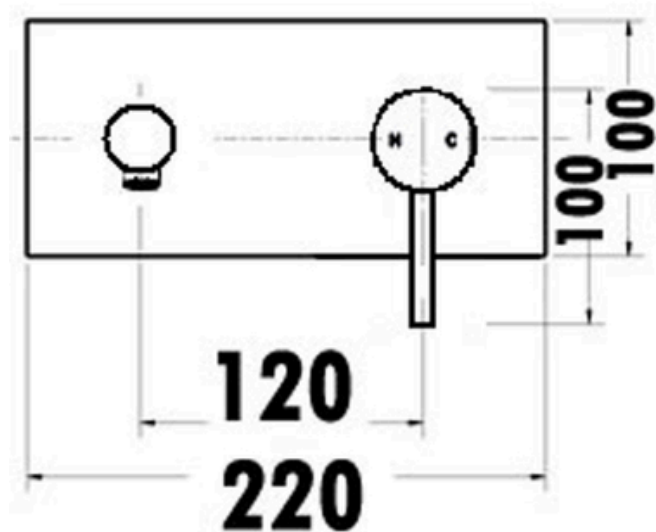

Peak Pin Wall Basin/Bath Mixer Chrome LF

PRODUCT IMAGE

PRODUCT DETAILS

Code: PC3004SBLF (Chrome)
Benton's Code: 33950108Z

Brand: ACL Company
Range: Peak Pin
Warranty: 8 Years
WELS: 5 Star 5lt/min - (T37625)

ADDITIONAL FEATURES

- Working pressure: 150-500kpa
- Operating temperature: 1°C to 70°C
- 40mm Cartridge
- 170mm Spout
- 220x100 Backplate
- Chrome

SPECIFICATION

ALSO AVAILABLE

- Also available in Matte Black