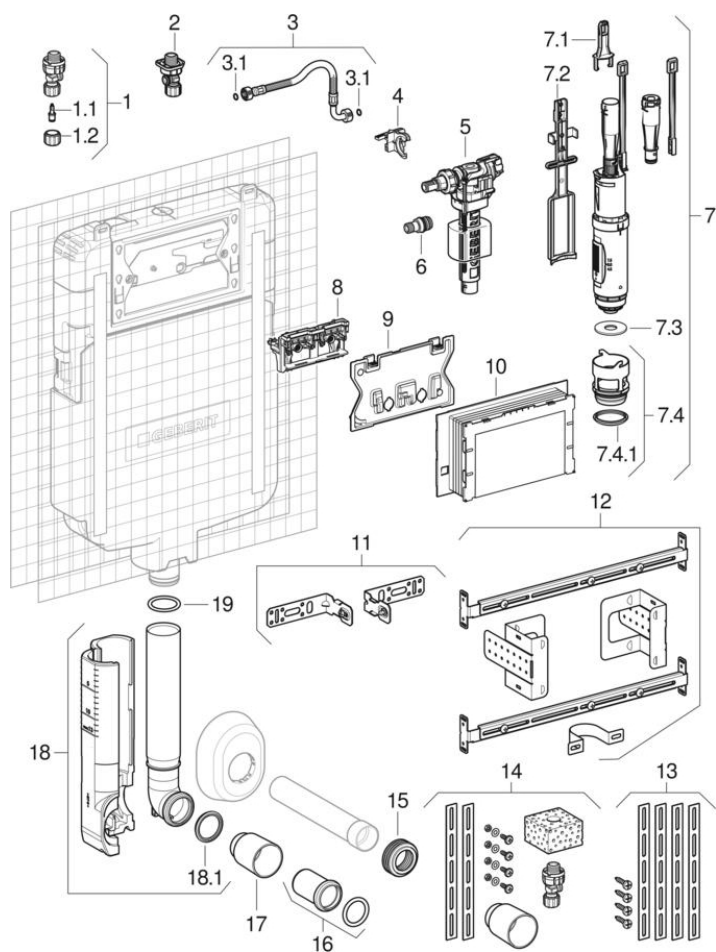

Sigma concealed cisterns 8 cm, series 2016

2016 -

Brand Geberit

Type Sigma 8 cm

Characteristics

Year of manufacture from	2016
Range	Sigma 8 cm (2016) / Sigma 8 cm, series 2016

Valid for articles

109.794.00.1 109.795.00.1 109.796.00.1

#	Art. no.	Description	Replacement for
2	240.847.00.1	Stop valve DR-Brass, for UP120/UP172/UP300	
3	243.357.00.1	Hose Sigma8(2016)	
4	243.279.00.1	Inlet valve clip - Sigma8(2016)	
7	241.290.00.1	SIGMA 8 & 75 CISTERN OUTLET VALVE W/BASKET	
7.1	241.167.00.1	Flush valve shackle	
7.2	241.292.00.1	Holding down clamp for [109.767]	
7.3	241.291.00.1	Outlet valve seal 52.5 x 19.5mm for [109.767]	
7.4	242.269.00.1	Outlet Valve basket & Seal Sigma8	
8	243.344.00.1	Transmission Block Sigma8(2016)	
9	242.418.00.1	Inner cistern, for Sigma cistern 75mm	
10	243.345.00.1	Installation duct, for all Sigma Cisterns	
12	243.272.00.1	Sigma8 Fastening kit - Stud walls	241.845.00.1
13	241.017.00.1	Wall support bracket - UP170	
15	119.668.00.1	Rubber seal for flush pipe to toilet inlet 55mm	
17	362.796.92.1	Protector plug for flush bend UP170	
18	241.294.00.1	Flush bendkit for Unica for brick-wall installation	
18.1	362.771.00.1	Rubber ring seal for flush bend UP170	
19	892.975.00.1	O ring seal dia.49mm for [109.767 cistern]	