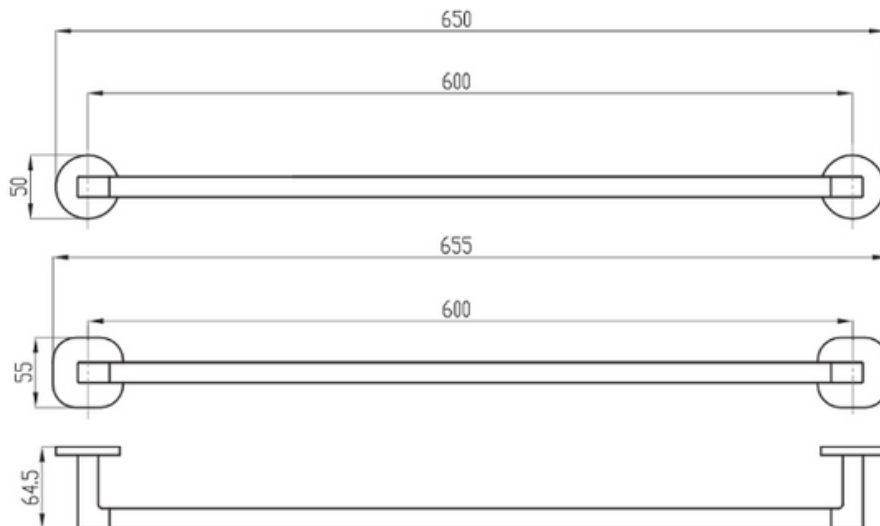

Soho 600mm Single Towel Rail

Product Image **Product Details**

Code: TVA3360261 (Chrome)
 TVA3360295 (Matte Black)
 TVA3360285 (Brushed Gold)
 TVA3360280 (Brushed Nickel)
 TVA3360290 (Gun Metal)

Brand: Villeroy & Boch
Range: Soho
Warranty: 5 Years*

Additional Features **Technical Specification**

Required Product

Recommended Products

Additional Notes

- Round Backing Flange & Soft Square Backing Flange included
- Triple Fixing

*Please visit argentaust.com.au/warranty to view the full warranty

Note: All dimensions are in millimetres and are subject to normal manufacturing variations. Always use the physical product measurements for cut-outs and rough-ins as the technical details shown may differ from the actual product. Use acetic cured silicone sealant. Do not use epoxy type adhesives. Clean with damp cloth. Do not use abrasive cleaners, liquids or pastes.