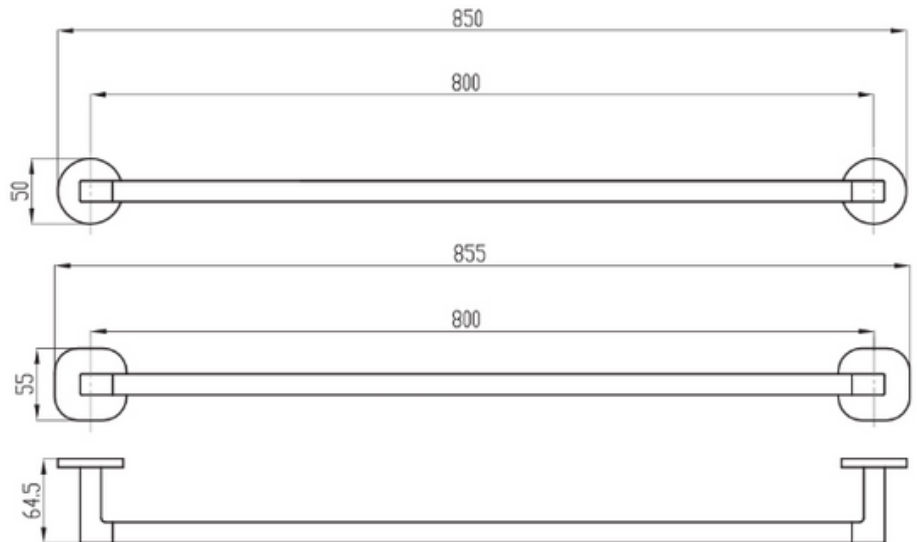

Soho 800mm Single Towel Rail

Product Image

Product Details

Code: TVA3360361 (Chrome)
 TVA3360395 (Matte Black)
 TVA3360385 (Brushed Gold)
 TVA3360380 (Brushed Nickel)
 TVA3360390 (Gun Metal)

Brand: Villeroy & Boch
Range: Soho
Warranty: 5 Years*

Additional Features

Required Product

Recommended Products

Additional Notes

- Round Backing Flange & Soft Square Backing Flange included
- Triple Fixing

Technical Specification

*Please visit argentaust.com.au/warranty to view the full warranty

Note: All dimensions are in millimetres and are subject to normal manufacturing variations. Always use the physical product measurements for cut-outs and rough-ins as the technical details shown may differ from the actual product. Use acetic cured silicone sealant. Do not use epoxy type adhesives. Clean with damp cloth. Do not use abrasive cleaners, liquids or pastes.