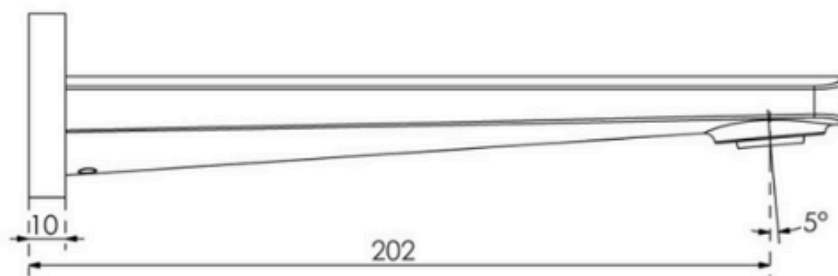

### Additional Notes

- 220mm overall
- Round backplate

\*Please visit [argentaust.com.au/warranty](http://argentaust.com.au/warranty) to view the full warranty

*Note: All dimensions are in millimetres and are subject to normal manufacturing variations. Always use the physical product measurements for cut-outs and rough-ins as the technical details shown may differ from the actual product. Use acetic cured silicone sealant. Do not use epoxy type adhesives. Clean with damp cloth. Do not use abrasive cleaners, liquids or pastes.*