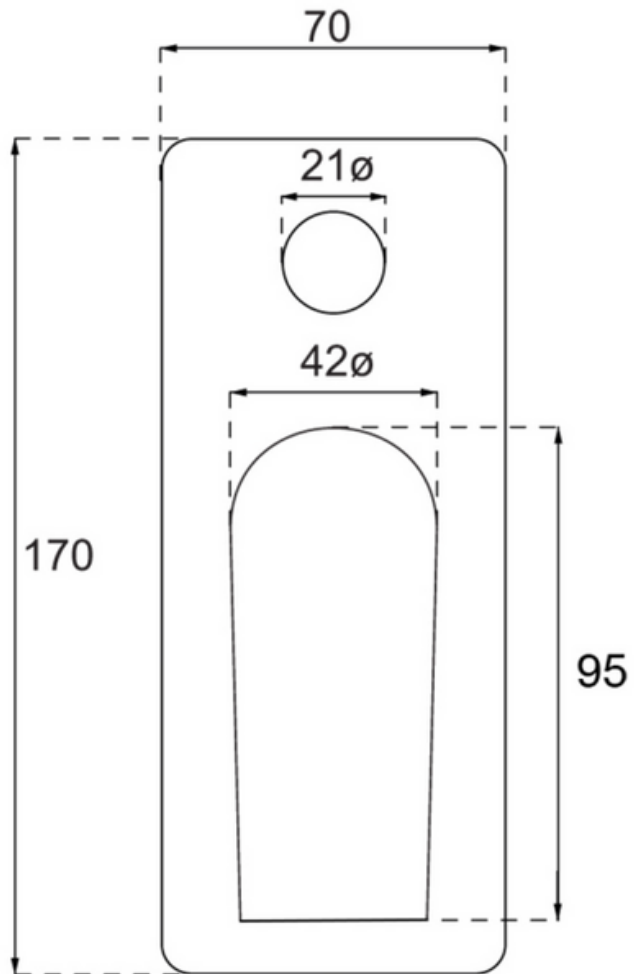

Soho Diverter Rectangular Shower Mixer Trim

Product Image

Product Details

Code: TVT33761XB (Chrome)
 TVT33795XB (Matte Black)
 TVT33785XB (Brushed Gold)
 TVT33780XB (Brushed Nickel)
 TVT33790XB (Gun Metal)

Brand: Villeroy & Boch
Range: Soho
Warranty: 15 Years*
WELS: N/A

Additional Features

Required Product

- TVT0055161

Recommended Products

Additional Notes

- 35mm Ceramic Cartridge
- Push button diverter activation
- Rectangular backplate

Installation Instructions

- Not Compatible with universal body
- Only use ColourChoice body TVT0055161

Technical Specification

*Please visit argentaust.com.au/warranty to view the full warranty

Note: All dimensions are in millimetres and are subject to normal manufacturing variations. Always use the physical product measurements for cut-outs and rough-ins as the technical details shown may differ from the actual product. Use acetic cured silicone sealant. Do not use epoxy type adhesives. Clean with damp cloth. Do not use abrasive cleaners, liquids or pastes.