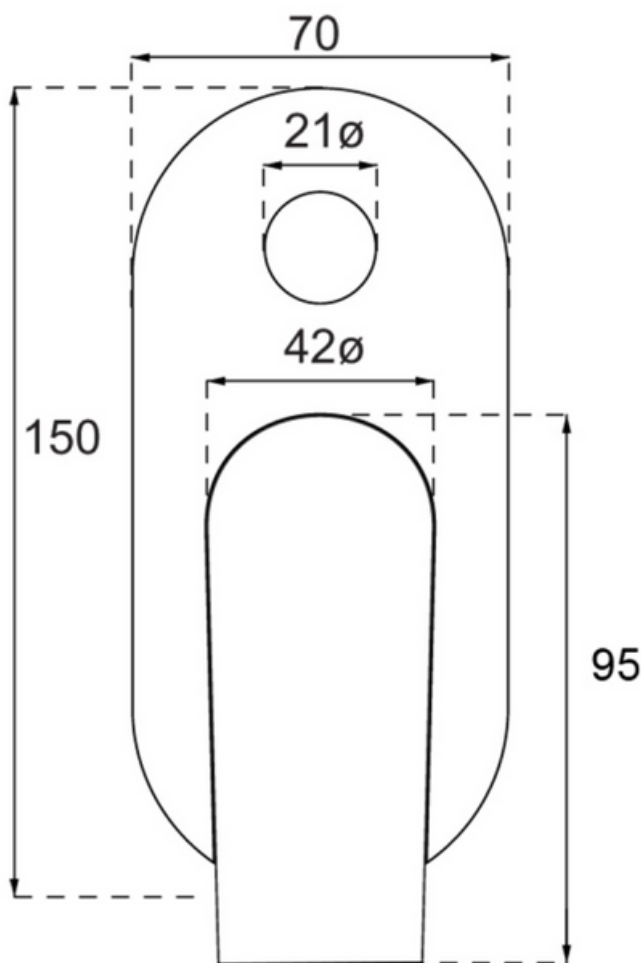

*Please visit argentaust.com.au/warranty to view the full warranty

Note: All dimensions are in millimetres and are subject to normal manufacturing variations. Always use the physical product measurements for cut-outs and rough-ins as the technical details shown may differ from the actual product. Use acetic cured silicone sealant. Do not use epoxy type adhesives. Clean with damp cloth. Do not use abrasive cleaners, liquids or pastes.