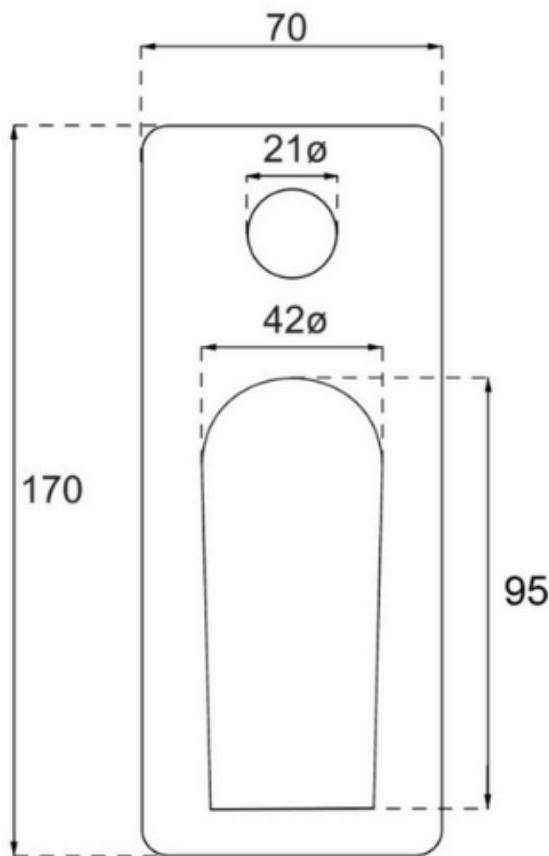

Soho Shower Mixer with Diverter Rectangular Trim Kit

Product Image

Product Details

Code: TVT33785XB (Brushed Gold)
 TVT33780XB (Brushed Nickel)
 TVT33761XB (Chrome)
 TVT33790XB (Gun Metal)
 TVT33795XB (Matte Black)

Brand: Villeroy & Boch
Range: Soho
Warranty: 15 Years*
WELS: N/A

Additional Features

Technical Specification

BENTON'S CODES

- 33080518BG (Brushed Gold)
- 33080518BN (Brushed Nickel)
- 33080518 (Chrome)
- 33080518GM (Gun Metal)
- 33080518MB (Matte Black)

Additional Notes

- 35mm Ceramic Cartridge
- Push button diverter activation
- Rectangular backplate

Installation

- MUST BE INSTALLED WITH TVT0055161 IN-WALL BODY

*Please visit argentaust.com.au/warranty to view the full warranty

Note: All dimensions are in millimetres and are subject to normal manufacturing variations. Always use the physical product measurements for cut-outs and rough-ins as the technical details shown may differ from the actual product. Use acetic cured silicone sealant. Do not use epoxy type adhesives. Clean with damp cloth. Do not use abrasive cleaners, liquids or pastes.