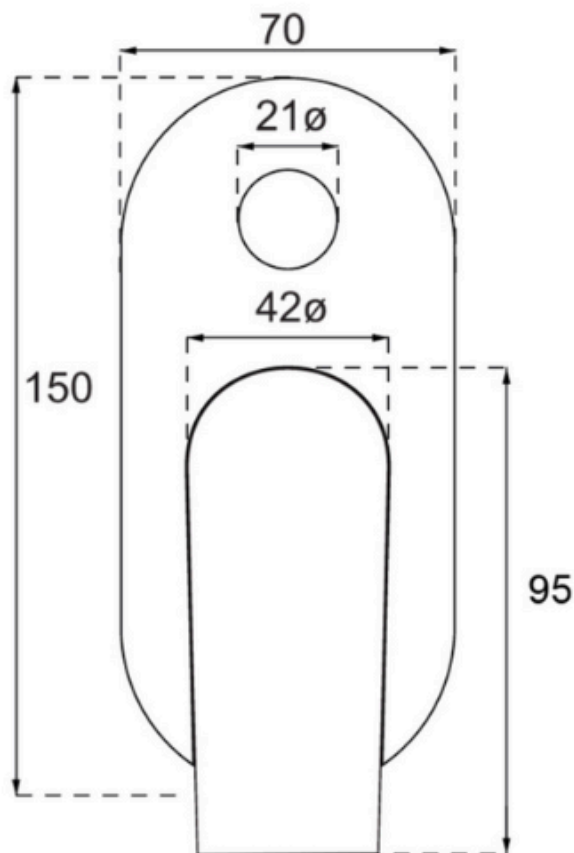

Additional Features

Technical Specification

BENTON'S CODES

- 33080516BG (Brushed Gold)
- 33080516BN (Brushed Nickel)
- 33080516 (Chrome)
- 33080516GM (Gun Metal)
- 33080516MB (Matte Black)

Additional Notes

- 35mm Ceramic Cartridge
- Push button diverter activation
- Round backplate

Installation

- MUST BE INSTALLED WITH TVT0055161 IN-WALL BODY

*Please visit argentaust.com.au/warranty to view the full warranty

Note: All dimensions are in millimetres and are subject to normal manufacturing variations. Always use the physical product measurements for cut-outs and rough-ins as the technical details shown may differ from the actual product. Use acetic cured silicone sealant. Do not use epoxy type adhesives. Clean with damp cloth. Do not use abrasive cleaners, liquids or pastes.