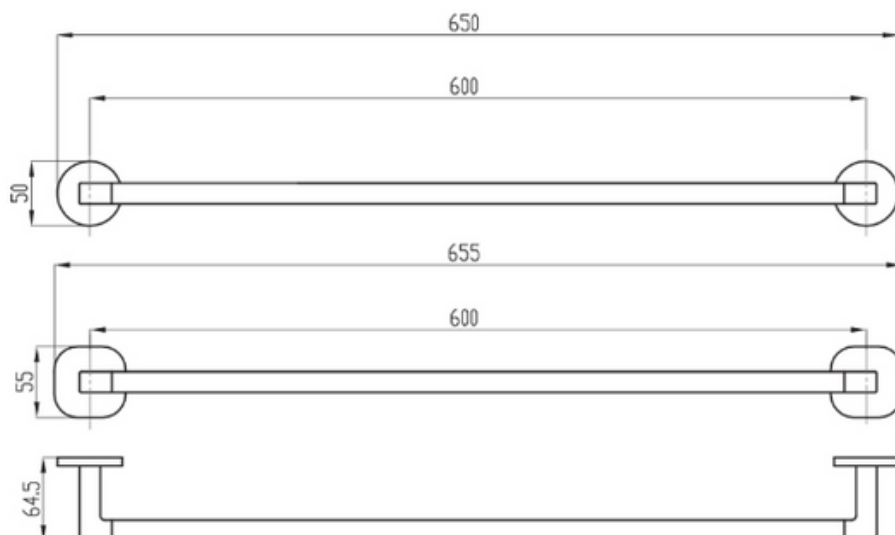

Soho Single Towel Rail 600mm

Product Image

Product Details

Code: TVA3360285 (Brushed Gold)
TVA3360280 (Brushed Nickel)
TVA3360261 (Chrome)
TVA3360290 (Gun Metal)
TVA3360295 (Matte Black)

Brand: Villeroy & Boch
Range: Soho
Warranty: 5 Years*
WELS: N/A

Additional Features

Technical Specification

Additional Notes

- Round Flange included
- Soft Square Flange included

Installation

- Triple Fixing

*Please visit argentaust.com.au/warranty to view the full warranty

Note: All dimensions are in millimetres and are subject to normal manufacturing variations. Always use the physical product measurements for cut-outs and rough-ins as the technical details shown may differ from the actual product. Use acetic cured silicone sealant. Do not use epoxy type adhesives. Clean with damp cloth. Do not use abrasive cleaners, liquids or pastes.