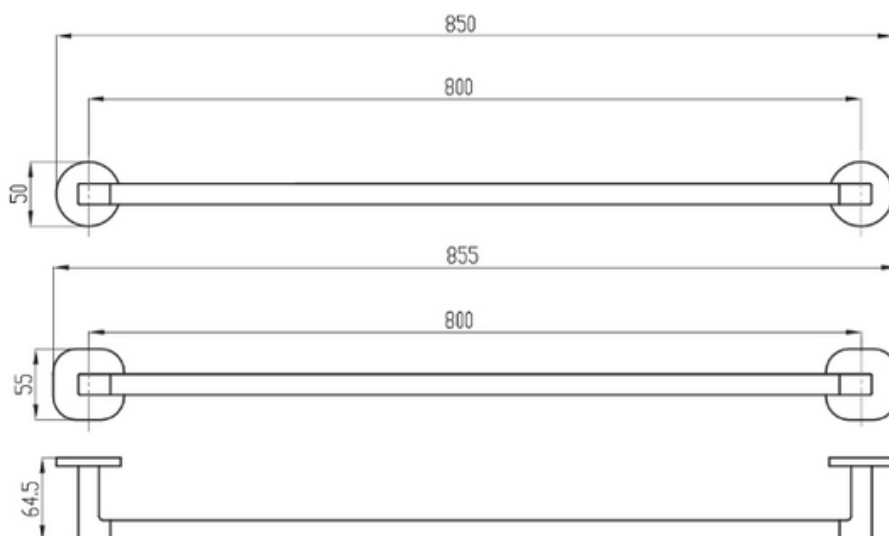

Soho Single Towel Rail 800mm

Product Image

Product Details

Code: TVA3360385 (Brushed Gold)
TVA3360380 (Brushed Nickel)
TVA3360361 (Chrome)
TVA3360390 (Gun Metal)
TVA3360395 (Matte Black)

Brand: Villeroy & Boch
Range: Soho
Warranty: 5 Years*
WELS: N/A

Additional Features

Technical Specification

Additional Notes

- Round Flange included
- Soft Square Flange included

Installation

- Triple Fixing

*Please visit argentaust.com.au/warranty to view the full warranty

Note: All dimensions are in millimetres and are subject to normal manufacturing variations. Always use the physical product measurements for cut-outs and rough-ins as the technical details shown may differ from the actual product. Use acetic cured silicone sealant. Do not use epoxy type adhesives. Clean with damp cloth. Do not use abrasive cleaners, liquids or pastes.