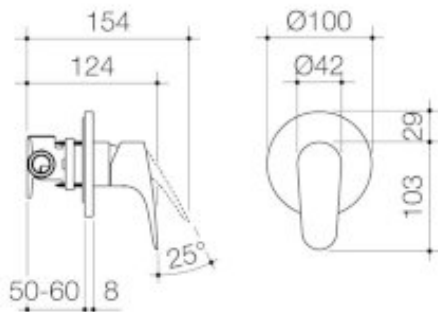

© COPYRIGHT 2014 - CAROMA INDUSTRIES LIMITED

*All price are recommended retail inclusive of GST in AUD. To be used as a guide only, prices may vary between model variations, and are subject to change without notice. A number of brands and products on this page are the subject of registered trade marks, register designs and/or registered patents. View full disclaimer on specify.caroma.com.au