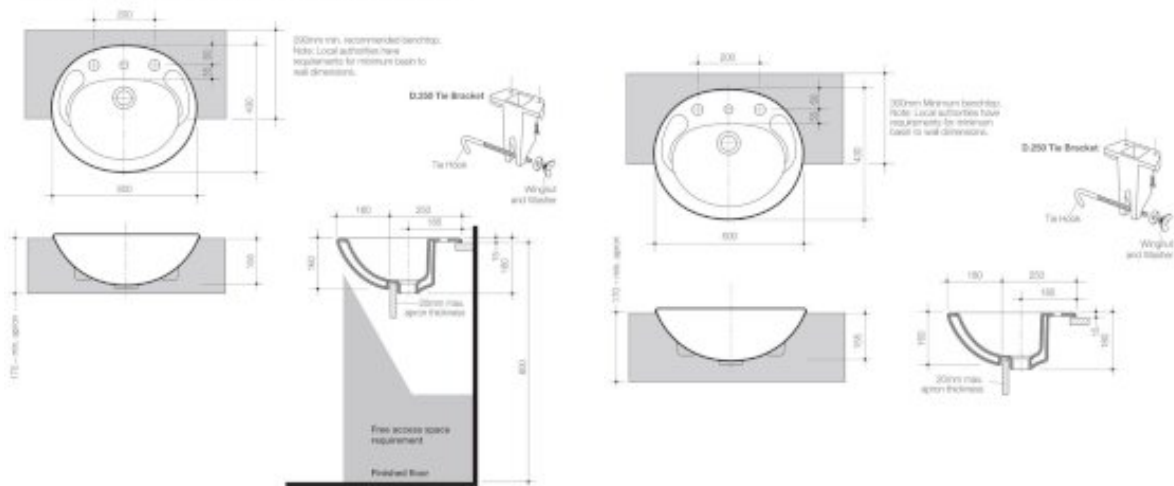

© COPYRIGHT 2014 - CAROMA INDUSTRIES LIMITED

*All price are recommended retail inclusive of GST in AUD. To be used as a guide only, prices may vary between model variations, and are subject to change without notice.
A number of brands and products on this page are the subject of registered trade marks, register designs and/or registered patents. View full disclaimer on specify.caroma.com.au