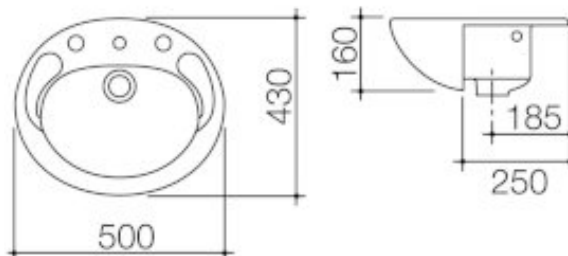

PRODUCT CODES

654230W	Concorde 500 Semi Recessed Basin - 3TH	$564.01*
654210W	Concorde 500 Semi Recessed Basin - 1TH	$564.01*