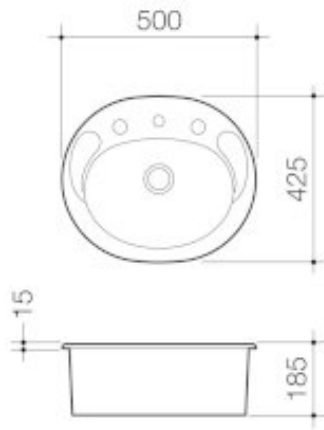

© COPYRIGHT 2014 - CAROMA INDUSTRIES LIMITED

*All price are recommended retail inclusive of GST in AUD. To be used as a guide only, prices may vary between model variations, and are subject to change without notice.
A number of brands and products on this page are the subject of registered trade marks, register designs and/or registered patents. View full disclaimer on specify.caroma.com.au